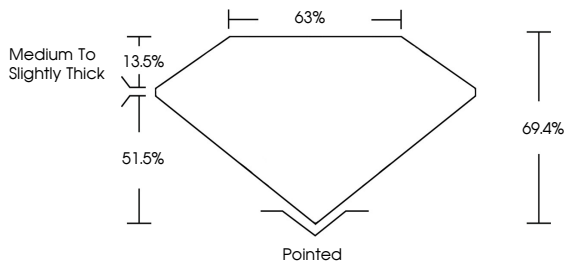

Measurements 8.36 X 6.14 X 4.26 MM

GRADING RESULTS

Carat Weight 2.01 CARATS
Color Grade FANCY VIVID PINK
Clarity Grade SI 1
Cut Grade EXCELLENT

ADDITIONAL GRADING INFORMATION

Polish EXCELLENT
Symmetry VERY GOOD
Fluorescence STRONG
Inscription(s) IGI LG643413990

Comments: This Laboratory Grown Diamond was created by Chemical Vapor Deposition (CVD) growth process. Indications of post-growth treatment.

Table with 2 columns: Parameter and Value. Includes fields like July 30, 2024, IGI Report No. LG643413990, CUT CORNERED RECT. MODIFIED BRILLIANT, 8.36 X 6.14 X 4.26 MM, 2.01 CARATS, FANCY VIVID PINK, SI 1, EXCELLENT, 69.4%, 63%, Medium to Slightly Thick, Pointed, EXCELLENT, VERY GOOD, STRONG, IGI LG643413990.

GRADING RESULTS

Carat Weight 2.01 CARATS
Color Grade FANCY VIVID PINK
Clarity Grade SI 1
Cut Grade EXCELLENT

ADDITIONAL GRADING INFORMATION

Polish EXCELLENT
Symmetry VERY GOOD
Fluorescence STRONG
Inscription(s) IGI LG643413990

Comments: This Laboratory Grown Diamond was created by Chemical Vapor Deposition (CVD) growth process. Indications of post-growth treatment.

PROPORTIONS

Sample Image Used

CLARITY CHARACTERISTICS

KEY TO SYMBOLS