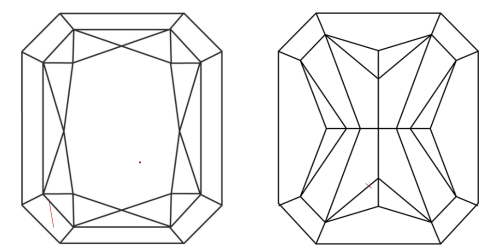

CLARITY CHARACTERISTICS

KEY TO SYMBOLS

Red symbols indicate internal characteristics.
Green symbols indicate external characteristics.

COLOR

D E F G H I J Faint Very Light Light

CLARITY

IF VS 1-2 VS 1-2 SI 1-2 I 1-3
Internally Flawless Very Very Slightly Included Very Slightly Included Slightly Included Included

Certified SUSTAINABILITY RATED DIAMOND. All certified diamonds come with an individual certificate, ONLY available at an accredited retailer. SCS GLOBAL SERVICES. FOR THE SUSTAINABILITY RATED CERTIFICATE, SCAN HERE -> [QR Code]