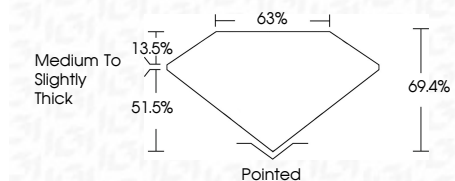

Measurements 8.36 X 6.14 X 4.26 MM

GRADING RESULTS

Carat Weight 2.01 CARATS
Color Grade FANCY VIVID PINK
Clarity Grade SI 1
Cut Grade EXCELLENT

ADDITIONAL GRADING INFORMATION

Polish EXCELLENT
Symmetry VERY GOOD
Fluorescence STRONG
Inscription(s) IGI LG643413990

Comments: This Laboratory Grown Diamond was created by Chemical Vapor Deposition (CVD) growth process. Indications of post-growth treatment.

Table with 2 columns: Parameter and Value. Includes fields like July 30, 2024, IGI Report No. LG643413990, CUT CORNERED RECT. MODIFIED BRILLIANT, 8.36 X 6.14 X 4.26 MM, 2.01 CARATS, FANCY VIVID PINK, SI 1, EXCELLENT, 69.4%, 63%, Medium to Slightly Thick, Pointed, EXCELLENT, VERY GOOD, STRONG, IGI LG643413990.

Comments: This Laboratory Grown Diamond was created by Chemical Vapor Deposition (CVD) growth process. Indications of post-growth treatment.

LABORATORY GROWN DIAMOND REPORT

July 30, 2024
IGI Report Number LG643413990
Description LABORATORY GROWN DIAMOND
Shape and Cutting Style CUT CORNERED RECTANGULAR MODIFIED BRILLIANT
Measurements 8.36 X 6.14 X 4.26 MM

GRADING RESULTS

Carat Weight 2.01 CARATS
Color Grade FANCY VIVID PINK
Clarity Grade SI 1
Cut Grade EXCELLENT

ADDITIONAL GRADING INFORMATION

Polish EXCELLENT
Symmetry VERY GOOD
Fluorescence STRONG
Inscription(s) IGI LG643413990