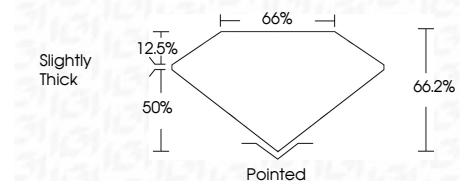

ELECTRONIC COPY

LG643410253
Report verification at igi.org

July 11, 2024
IGI Report Number **LG643410253**
Description **LABORATORY GROWN DIAMOND**
Shape and Cutting Style **CUT CORNERED
RECTANGULAR MODIFIED
BRILLIANT**

Measurements **8.95 X 6.31 X 4.18 MM**

GRADING RESULTS

Carat Weight **2.09 CARATS**
Color Grade **H**
Clarity Grade **VVS 2**

ADDITIONAL GRADING INFORMATION

Polish **EXCELLENT**
Symmetry **EXCELLENT**
Fluorescence **NONE**
Inscription(s) **IGI LG643410253**
Comments: This Laboratory Grown Diamond was created by Chemical Vapor Deposition (CVD) growth process. Type IIa

July 11, 2024
IGI Report No **LG643410253**
CUT CORNERED RECT. MODIFIED BRILLIANT
8.95 X 6.31 X 4.18 MM
Carat Weight **2.09 CARATS**
Color Grade **H**
Clarity Grade **VVS 2**
Depth **66.2%**
Table **50%**
Girdle **Slightly Thick**
Culet **Pointed**
Polish **EXCELLENT**
Symmetry **EXCELLENT**
Fluorescence **NONE**
Inscription(s) **IGI LG643410253**
Comments: This Laboratory Grown Diamond was created by Chemical Vapor Deposition (CVD) growth process. Type IIa

LABORATORY GROWN DIAMOND REPORT

July 11, 2024
IGI Report Number **LG643410253**
Description **LABORATORY GROWN DIAMOND**
Shape and Cutting Style **CUT CORNERED RECTANGULAR
MODIFIED BRILLIANT**
Measurements **8.95 X 6.31 X 4.18 MM**