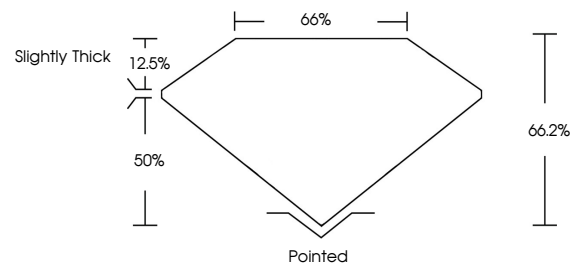

Measurements **8.95 X 6.31 X 4.18 MM**

GRADING RESULTS

Carat Weight **2.09 CARATS**
Color Grade **H**
Clarity Grade **VVS 2**

ADDITIONAL GRADING INFORMATION

Polish **EXCELLENT**
Symmetry **EXCELLENT**
Fluorescence **NONE**
Inscription(s) **IGI LG643410253**
Comments: This Laboratory Grown Diamond was created by Chemical Vapor Deposition (CVD) growth process. Type IIa

July 11, 2024
IGI Report No **LG643410253**
CUT CORNERED RECT. MODIFIED BRILLIANT
8.95 X 6.31 X 4.18 MM
Carat Weight **2.09 CARATS**
Color Grade **H**
Clarity Grade **VVS 2**
Depth **66.2%**
Table **50%**
Girdle **Slightly Thick**
Culet **Pointed**
Polish **EXCELLENT**
Symmetry **EXCELLENT**
Fluorescence **NONE**
Inscription(s) **IGI LG643410253**
Comments: This Laboratory Grown Diamond was created by Chemical Vapor Deposition (CVD) growth process. Type IIa

GRADING RESULTS

Carat Weight **2.09 CARATS**
Color Grade **H**
Clarity Grade **VVS 2**

ADDITIONAL GRADING INFORMATION

Polish **EXCELLENT**
Symmetry **EXCELLENT**
Fluorescence **NONE**
Inscription(s) **IGI LG643410253**

Comments: This Laboratory Grown Diamond was created by Chemical Vapor Deposition (CVD) growth process. Type IIa

PROPORTIONS

Sample Image Used

CLARITY CHARACTERISTICS

KEY TO SYMBOLS

Red symbols indicate internal characteristics.
Green symbols indicate external characteristics.