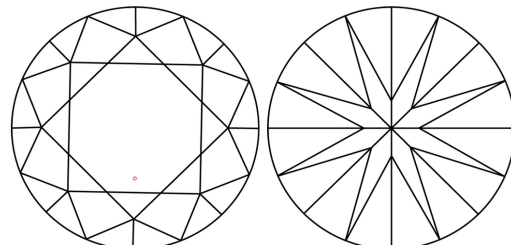

July 9, 2024
IGI Report Number **LG642452698**
Description **LABORATORY GROWN DIAMOND**
Shape and Cutting Style **ROUND BRILLIANT**
Measurements **6.70 - 6.75 X 4.11 MM**

GRADING RESULTS
Carat Weight **1.13 CARAT**
Color Grade **D**
Clarity Grade **VVS 2**
Cut Grade **IDEAL**

PROPORTIONS

CLARITY CHARACTERISTICS

KEY TO SYMBOLS
Red symbols indicate internal characteristics.
Green symbols indicate external characteristics.

Sample Image Used

COLOR

D	E	F	G	H	I	J	Faint	Very Light	Light
---	---	---	---	---	---	---	-------	------------	-------