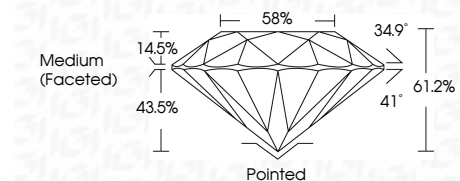

ELECTRONIC COPY

LG642452698
Report verification at igi.org

July 9, 2024
IGI Report Number **LG642452698**
Description **LABORATORY GROWN DIAMOND**
Shape and Cutting Style **ROUND BRILLIANT**
Measurements **6.70 - 6.75 X 4.11 MM**

GRADING RESULTS
Carat Weight **1.13 CARAT**
Color Grade **D**
Clarity Grade **VVS 2**
Cut Grade **IDEAL**

ADDITIONAL GRADING INFORMATION
Polish **EXCELLENT**
Symmetry **EXCELLENT**
Fluorescence **NONE**
Inscription(s) **IGI LG642452698**
Comments: This Laboratory Grown Diamond was created by Chemical Vapor Deposition (CVD) growth process. Type IIa

July 9, 2024
IGI Report No **LG642452698**
ROUND BRILLIANT
6.70 - 6.75 X 4.11 MM
Carat Weight **1.13 CARAT**
Color Grade **D**
Clarity Grade **VVS 2**
Cut Grade **IDEAL**
Depth **61.2%**
Table **58%**
Girdle **Medium (Faceted)**
Culet **Pointed**
Polish **EXCELLENT**
Symmetry **EXCELLENT**
Fluorescence **NONE**
Inscription(s) **IGI LG642452698**
Comments: This Laboratory Grown Diamond was created by Chemical Vapor Deposition (CVD) growth process. Type IIa

July 9, 2024
IGI Report Number **LG642452698**
Description **LABORATORY GROWN DIAMOND**
Shape and Cutting Style **ROUND BRILLIANT**
Measurements **6.70 - 6.75 X 4.11 MM**

GRADING RESULTS
Carat Weight **1.13 CARAT**
Color Grade **D**
Clarity Grade **VVS 2**
Cut Grade **IDEAL**