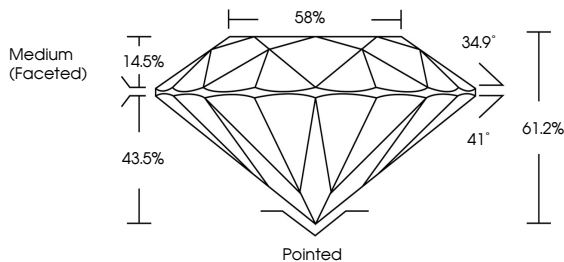

GRADING RESULTS
Carat Weight **1.13 CARAT**
Color Grade **D**
Clarity Grade **VVS 2**
Cut Grade **IDEAL**

ADDITIONAL GRADING INFORMATION
Polish **EXCELLENT**
Symmetry **EXCELLENT**
Fluorescence **NONE**
Inscription(s) **IGI LG642452698**
Comments: This Laboratory Grown Diamond was created by Chemical Vapor Deposition (CVD) growth process. Type IIa

July 9, 2024
IGI Report No **LG642452698**
ROUND BRILLIANT
6.70 - 6.75 X 4.11 MM
Carat Weight **1.13 CARAT**
Color Grade **D**
Clarity Grade **VVS 2**
Cut Grade **IDEAL**
Depth **61.2%**
Table **58%**
Girdle **Medium (Faceted)**
Culet **Pointed**
Polish **EXCELLENT**
Symmetry **EXCELLENT**
Fluorescence **NONE**
Inscription(s) **IGI LG642452698**
Comments: This Laboratory Grown Diamond was created by Chemical Vapor Deposition (CVD) growth process. Type IIa

July 9, 2024
IGI Report Number **LG642452698**
Description **LABORATORY GROWN DIAMOND**
Shape and Cutting Style **ROUND BRILLIANT**
Measurements **6.70 - 6.75 X 4.11 MM**

GRADING RESULTS
Carat Weight **1.13 CARAT**
Color Grade **D**
Clarity Grade **VVS 2**
Cut Grade **IDEAL**

PROPORTIONS

CLARITY CHARACTERISTICS

KEY TO SYMBOLS
Red symbols indicate internal characteristics.
Green symbols indicate external characteristics.

Sample Image Used

COLOR

D	E	F	G	H	I	J	Faint	Very Light	Light
---	---	---	---	---	---	---	-------	------------	-------