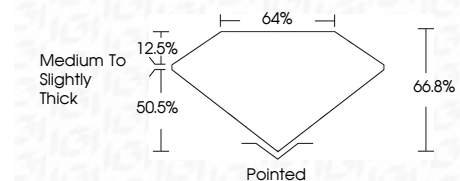

ELECTRONIC COPY

LG640443069
Report verification at igi.org

June 25, 2024
IGI Report Number **LG640443069**
Description **LABORATORY GROWN DIAMOND**
Shape and Cutting Style **CUT CORNERED
RECTANGULAR MODIFIED
BRILLIANT**
Measurements **7.25 X 4.97 X 3.32 MM**

GRADING RESULTS

Carat Weight **1.00 CARAT**
Color Grade **G**
Clarity Grade **VVS 1**

ADDITIONAL GRADING INFORMATION

Polish **EXCELLENT**
Symmetry **EXCELLENT**
Fluorescence **NONE**
Inscription(s) **(IGI) LG640443069**
Comments: This Laboratory Grown Diamond was created by Chemical Vapor Deposition (CVD) growth process. Type IIa

IGI

June 25, 2024
IGI Report No **LG640443069**
CUT CORNERED RECT. MODIFIED BRILLIANT
Carat Weight **1.00 CARAT**
Color Grade **G**
Clarity Grade **VVS 1**
Depth **66.8%**
Table **50.5%**
Girdle **Medium to Slightly Thick**
Culet **Pointed**
Polish **EXCELLENT**
Symmetry **EXCELLENT**
Fluorescence **NONE**
Inscription(s) **(IGI) LG640443069**
Comments: This Laboratory Grown Diamond was created by Chemical Vapor Deposition (CVD) growth process. Type IIa

LABORATORY GROWN DIAMOND REPORT

June 25, 2024
IGI Report Number **LG640443069**
Description **LABORATORY GROWN DIAMOND**
Shape and Cutting Style **CUT CORNERED RECTANGULAR
MODIFIED BRILLIANT**
Measurements **7.25 X 4.97 X 3.32 MM**