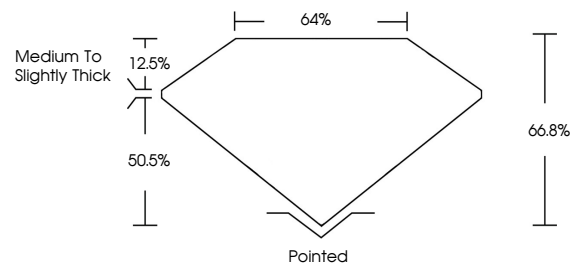

GRADING RESULTS

Carat Weight **1.00 CARAT**
Color Grade **G**
Clarity Grade **VVS 1**

ADDITIONAL GRADING INFORMATION

Polish **EXCELLENT**
Symmetry **EXCELLENT**
Fluorescence **NONE**
Inscription(s) **(IGI) LG640443069**

Comments: This Laboratory Grown Diamond was created by Chemical Vapor Deposition (CVD) growth process. Type IIa

PROPORTIONS

Sample Image Used

CLARITY CHARACTERISTICS

KEY TO SYMBOLS

Red symbols indicate internal characteristics.
Green symbols indicate external characteristics.