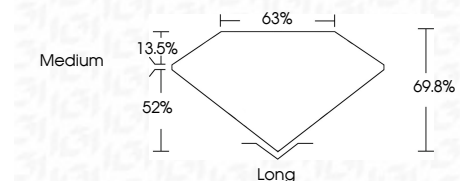

ELECTRONIC COPY

LG640441345
Report verification at igi.org

July 2, 2024
IGI Report Number **LG640441345**
Description **LABORATORY GROWN DIAMOND**
Shape and Cutting Style **EMERALD CUT**
Measurements **6.77 X 4.64 X 3.24 MM**

GRADING RESULTS
Carat Weight **1.02 CARAT**
Color Grade **D**
Clarity Grade **VVS 2**

ADDITIONAL GRADING INFORMATION
Polish **EXCELLENT**
Symmetry **EXCELLENT**
Fluorescence **NONE**
Inscription(s) **IGI LG640441345**
Comments: As Grown - No indication of post-growth treatment.
This Laboratory Grown Diamond was created by High Pressure High Temperature (HPHT) growth process.
Type II

July 2, 2024
IGI Report No. LG640441345
EMERALD CUT
Carat Weight **1.02 CARAT**
Color Grade **D**
Clarity Grade **VVS 2**
Depth **69.8%**
Table **52%**
Girdle **Medium**
Culet **Long**
Polish **EXCELLENT**
Symmetry **EXCELLENT**
Fluorescence **NONE**
Inscription(s) **IGI LG640441345**
Comments: As Grown - No indication of post-growth treatment.
This Laboratory Grown Diamond was created by High Pressure High Temperature (HPHT) growth process.
Type II

July 2, 2024
IGI Report Number **LG640441345**
Description **LABORATORY GROWN DIAMOND**
Shape and Cutting Style **EMERALD CUT**
Measurements **6.77 X 4.64 X 3.24 MM**

GRADING RESULTS
Carat Weight **1.02 CARAT**
Color Grade **D**
Clarity Grade **VVS 2**