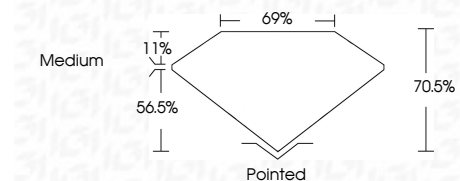

**ELECTRONIC COPY**

LG640416434  
Report verification at igi.org

June 25, 2024  
IGI Report Number **LG640416434**  
Description **LABORATORY GROWN DIAMOND**  
Shape and Cutting Style **PRINCESS CUT**  
Measurements **7.03 X 6.94 X 4.89 MM**

**GRADING RESULTS**  
Carat Weight **2.06 CARATS**  
Color Grade **E**  
Clarity Grade **VS 1**

**ADDITIONAL GRADING INFORMATION**  
Polish **EXCELLENT**  
Symmetry **EXCELLENT**  
Fluorescence **NONE**  
Inscription(s) **IGI LG640416434**  
Comments: This Laboratory Grown Diamond was created by Chemical Vapor Deposition (CVD) growth process. Type IIa

June 25, 2024  
IGI Report No **LG640416434**  
**PRINCESS CUT**  
2.06 CARATS  
E  
7.03 X 6.94 X 4.89 MM  
Carat Weight  
Color Grade  
Clarity Grade  
Depth  
Table  
Girdle  
Medium  
Pointed  
EXCELLENT  
EXCELLENT  
NONE  
IGI LG640416434  
Inscription(s)  
Comments: This Laboratory Grown Diamond was created by Chemical Vapor Deposition (CVD) growth process. Type IIa

June 25, 2024  
IGI Report Number **LG640416434**  
Description **LABORATORY GROWN DIAMOND**  
Shape and Cutting Style **PRINCESS CUT**  
Measurements **7.03 X 6.94 X 4.89 MM**  
**GRADING RESULTS**  
Carat Weight **2.06 CARATS**  
Color Grade **E**  
Clarity Grade **VS 1**  
**ADDITIONAL GRADING INFORMATION**  
Polish **EXCELLENT**  
Symmetry **EXCELLENT**  
Fluorescence **NONE**  
Inscription(s) **IGI LG640416434**