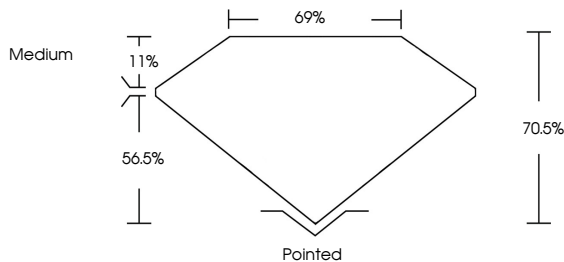

PROPORTIONS

Sample Image Used