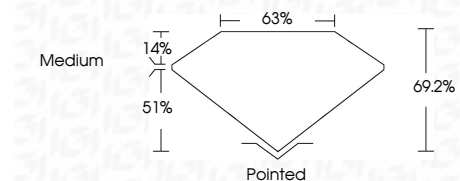

ELECTRONIC COPY

LG639498669
Report verification at igi.org

June 17, 2024
IGI Report Number **LG639498669**
Description **LABORATORY GROWN DIAMOND**
Shape and Cutting Style **CUT CORNERED
RECTANGULAR MODIFIED
BRILLIANT**
Measurements **8.10 X 5.69 X 3.94 MM**

GRADING RESULTS

Carat Weight **1.58 CARAT**
Color Grade **F**
Clarity Grade **VVS 1**

ADDITIONAL GRADING INFORMATION

Polish **EXCELLENT**
Symmetry **EXCELLENT**
Fluorescence **NONE**
Inscription(s) **IGI LG639498669**
Comments: This Laboratory Grown Diamond was created by Chemical Vapor Deposition (CVD) growth process. Type IIa

June 17, 2024
IGI Report No. **LG639498669**
CUT CORNERED RECT. MODIFIED BRILLIANT
8.10 X 5.69 X 3.94 MM
Carat Weight **1.58 CARAT**
Color Grade **F**
Clarity Grade **VVS 1**
Depth **69.2%**
Table **51%**
Girdle **Medium**
Culet **Pointed**
Polish **EXCELLENT**
Symmetry **EXCELLENT**
Fluorescence **NONE**
Inscription(s) **IGI LG639498669**

GRADING RESULTS

Carat Weight **1.58 CARAT**
Color Grade **F**
Clarity Grade **VVS 1**

ADDITIONAL GRADING INFORMATION

Polish **EXCELLENT**
Symmetry **EXCELLENT**
Fluorescence **NONE**
Inscription(s) **IGI LG639498669**