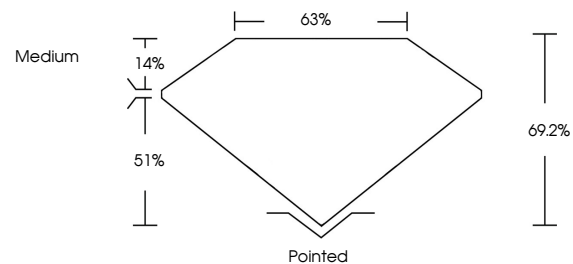

June 17, 2024
IGI Report No. **LG639498669**
CUT CORNERED RECT. MODIFIED BRILLIANT
8.10 X 5.69 X 3.94 MM
Carat Weight **1.58 CARAT**
Color Grade **F**
Clarity Grade **VVS 1**
Depth **69.2%**
Table **51%**
Girdle **Medium**
Culet **Pointed**
Polish **EXCELLENT**
Symmetry **EXCELLENT**
Fluorescence **NONE**
Inscription(s) **IGI LG639498669**

GRADING RESULTS

Carat Weight **1.58 CARAT**
Color Grade **F**
Clarity Grade **VVS 1**

ADDITIONAL GRADING INFORMATION

Polish **EXCELLENT**
Symmetry **EXCELLENT**
Fluorescence **NONE**
Inscription(s) **IGI LG639498669**

Comments: This Laboratory Grown Diamond was created by Chemical Vapor Deposition (CVD) growth process. Type IIa

PROPORTIONS

CLARITY CHARACTERISTICS

KEY TO SYMBOLS

Red symbols indicate internal characteristics.
Green symbols indicate external characteristics.

Sample Image Used

COLOR

D E F G H I J Faint Very Light Light

CLARITY

IF	VVS ¹⁻²	VS ¹⁻²	SI ¹⁻²	I ¹⁻³
Internally Flawless	Very Very Slightly Included	Very Slightly Included	Slightly Included	Included