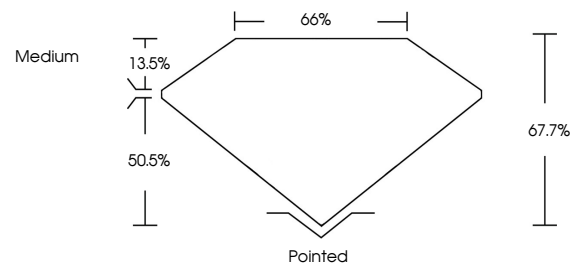

Measurements **8.44 X 5.70 X 3.86 MM**

GRADING RESULTS

Carat Weight **1.57 CARAT**
Color Grade **E**
Clarity Grade **VVS 2**

ADDITIONAL GRADING INFORMATION

Polish **EXCELLENT**
Symmetry **EXCELLENT**
Fluorescence **NONE**
Inscription(s) **IGI LG639496367**
Comments: This Laboratory Grown Diamond was created by Chemical Vapor Deposition (CVD) growth process. Type IIa

June 15, 2024
IGI Report No **LG639496367**
CUT CORNERED RECT. MODIFIED BRILLIANT
8.44 X 5.70 X 3.86 MM
Carat Weight **1.57 CARAT**
Color Grade **E**
Clarity Grade **VVS 2**
Depth **67.7%**
Table **66%**
Girdle **Medium**
Culet **Pointed**
Polish **EXCELLENT**
Symmetry **EXCELLENT**
Fluorescence **NONE**
Inscription(s) **IGI LG639496367**
Comments: This Laboratory Grown Diamond was created by Chemical Vapor Deposition (CVD) growth process. Type IIa

GRADING RESULTS

Carat Weight **1.57 CARAT**
Color Grade **E**
Clarity Grade **VVS 2**

ADDITIONAL GRADING INFORMATION

Polish **EXCELLENT**
Symmetry **EXCELLENT**
Fluorescence **NONE**
Inscription(s) **IGI LG639496367**

Comments: This Laboratory Grown Diamond was created by Chemical Vapor Deposition (CVD) growth process. Type IIa

PROPORTIONS

Sample Image Used

CLARITY CHARACTERISTICS

KEY TO SYMBOLS

Red symbols indicate internal characteristics.
Green symbols indicate external characteristics.