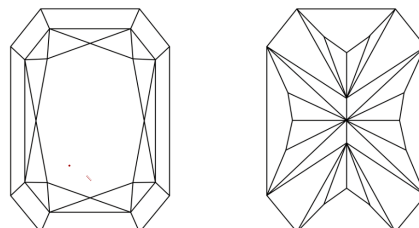

CLARITY CHARACTERISTICS

KEY TO SYMBOLS

Red symbols indicate internal characteristics.
Green symbols indicate external characteristics.

COLOR

D E F G H I J Faint Very Light Light

CLARITY

IF	VS¹⁻²	VS¹⁻²	SI¹⁻²	I¹⁻³
Internally Flawless	Very Very Slightly Included	Very Slightly Included	Slightly Included	Included