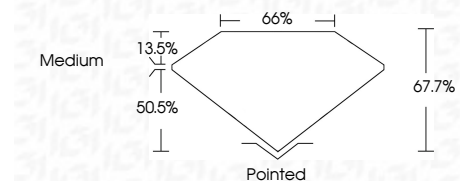

Measurements **8.44 X 5.70 X 3.86 MM**

GRADING RESULTS

Carat Weight **1.57 CARAT**
Color Grade **E**
Clarity Grade **VVS 2**

ADDITIONAL GRADING INFORMATION

Polish **EXCELLENT**
Symmetry **EXCELLENT**
Fluorescence **NONE**
Inscription(s) **IGI LG639496367**
Comments: This Laboratory Grown Diamond was created by Chemical Vapor Deposition (CVD) growth process. Type IIa

June 15, 2024
IGI Report No **LG639496367**
CUT CORNERED RECT. MODIFIED BRILLIANT
8.44 X 5.70 X 3.86 MM
Carat Weight **1.57 CARAT**
Color Grade **E**
Clarity Grade **VVS 2**
Depth **67.7%**
Table **66%**
Girdle **Medium**
Culet **Pointed**
Polish **EXCELLENT**
Symmetry **EXCELLENT**
Fluorescence **NONE**
Inscription(s) **IGI LG639496367**
Comments: This Laboratory Grown Diamond was created by Chemical Vapor Deposition (CVD) growth process. Type IIa

LABORATORY GROWN DIAMOND REPORT

June 15, 2024
IGI Report Number **LG639496367**
Description **LABORATORY GROWN DIAMOND**
Shape and Cutting Style **CUT CORNERED RECTANGULAR
MODIFIED BRILLIANT**
Measurements **8.44 X 5.70 X 3.86 MM**

GRADING RESULTS

Carat Weight **1.57 CARAT**
Color Grade **E**
Clarity Grade **VVS 2**

ADDITIONAL GRADING INFORMATION

Polish **EXCELLENT**
Symmetry **EXCELLENT**
Fluorescence **NONE**
Inscription(s) **IGI LG639496367**