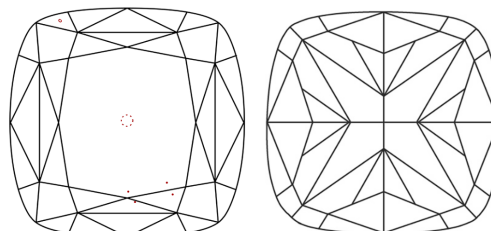

CLARITY CHARACTERISTICS

KEY TO SYMBOLS

Red symbols indicate internal characteristics.
Green symbols indicate external characteristics.