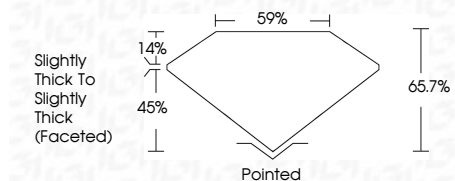

Measurements **7.00 X 6.94 X 4.56 MM**

GRADING RESULTS
Carat Weight **2.01 CARATS**
Color Grade **FANCY INTENSE YELLOW**
Clarity Grade **VS 2**

ADDITIONAL GRADING INFORMATION
Polish **EXCELLENT**
Symmetry **EXCELLENT**
Fluorescence **NONE**
Inscription(s) **IGI LG638408055**
Comments: This Laboratory Grown Diamond was created by Chemical Vapor Deposition (CVD) growth process.

June 17, 2024
IGI Report No. **LG638408055**
SQUARE CUSHION MODIFIED BRILLIANT
Carat Weight **2.01 CARATS**
Color Grade **FANCY INTENSE YELLOW**
Clarity Grade **VS 2**
Depth **45%**
Table **14%**
Girdle **Slightly Thick to Slightly Thick (Faceted)**
Culet **Pointed**
Polish **EXCELLENT**
Symmetry **EXCELLENT**
Fluorescence **NONE**
Inscription(s) **IGI LG638408055**
Comments: This Laboratory Grown Diamond was created by Chemical Vapor Deposition (CVD) growth process.

LABORATORY GROWN DIAMOND REPORT

June 17, 2024
IGI Report Number **LG638408055**
Description **LABORATORY GROWN DIAMOND**
Shape and Cutting Style **SQUARE CUSHION MODIFIED BRILLIANT**
Measurements **7.00 X 6.94 X 4.56 MM**

GRADING RESULTS
Carat Weight **2.01 CARATS**
Color Grade **FANCY INTENSE YELLOW**
Clarity Grade **VS 2**

ADDITIONAL GRADING INFORMATION
Polish **EXCELLENT**
Symmetry **EXCELLENT**
Fluorescence **NONE**
Inscription(s) **IGI LG638408055**