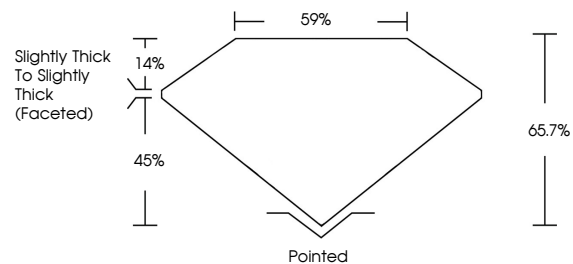

PROPORTIONS