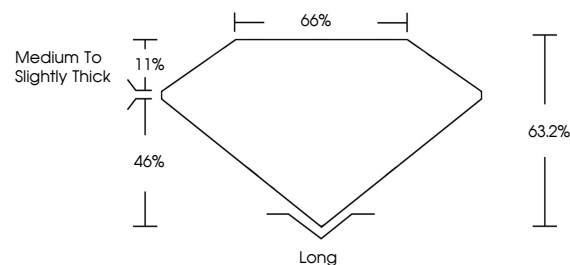

PROPORTIONS