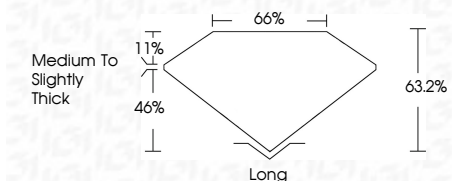

ELECTRONIC COPY

LG637453423
Report verification at igi.org

June 8, 2024

IGI Report Number **LG637453423**

Description **LABORATORY GROWN DIAMOND**

Shape and Cutting Style **EMERALD CUT**

Measurements **13.45 X 8.72 X 5.51 MM**

GRADING RESULTS

Carat Weight **7.02 CARATS**

Color Grade **FANCY INTENSE PINK**

Clarity Grade **VS 1**

ADDITIONAL GRADING INFORMATION

Polish **EXCELLENT**

Symmetry **EXCELLENT**

Fluorescence **SLIGHT**

Inscription(s) **IGI LG637453423**

Comments: This Laboratory Grown Diamond was created by Chemical Vapor Deposition (CVD) growth process.

Indications of post-growth treatment.

Secondary color: Brown

IGI

June 8, 2024
IGI Report No LG637453423
EMERALD CUT
13.45 X 8.72 X 5.51 MM
7.02 CARATS
FANCY INTENSE PINK
VS 1
63.2%
65%
Medium to Slightly Thick
Long
EXCELLENT
EXCELLENT
SLIGHT
IGI LG637453423
Comments: This Laboratory Grown Diamond was created by Chemical Vapor Deposition (CVD) growth process. Indications of post-growth treatment. Secondary color: Brown

Carat Weight **7.02 CARATS**

Color Grade **FANCY INTENSE PINK**

Clarity Grade **VS 1**

ADDITIONAL GRADING INFORMATION

Polish **EXCELLENT**

Symmetry **EXCELLENT**

Fluorescence **SLIGHT**

Inscription(s) **IGI LG637453423**