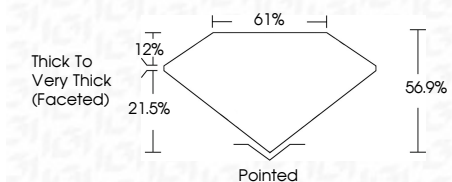

ELECTRONIC COPY

LG635479984
Report verification at igi.org

May 28, 2024
IGI Report Number **LG635479984**
Description **LABORATORY GROWN DIAMOND**
Shape and Cutting Style **HEART MODIFIED BRILLIANT**
Measurements **6.40 X 7.45 X 4.24 MM**

GRADING RESULTS
Carat Weight **1.60 CARAT**
Color Grade **FANCY VIVID PINK**
Clarity Grade **VS 1**

ADDITIONAL GRADING INFORMATION
Polish **EXCELLENT**
Symmetry **EXCELLENT**
Fluorescence **SLIGHT**
Inscription(s) **IGI LG635479984**
Comments: This Laboratory Grown Diamond was created by Chemical Vapor Deposition (CVD) growth process. Indications of post-growth treatment.

May 28, 2024
IGI Report No **LG635479984**
HEART MODIFIED BRILLIANT
6.40 X 7.45 X 4.24 MM
Carat Weight **1.60 CARAT**
Color Grade **FANCY VIVID PINK**
Clarity Grade **VS 1**
Depth **56.9%**
Table **61%**
Girdle **Thick to Very Thick (Faceted)**
Culet **Pointed**
Polish **EXCELLENT**
Symmetry **EXCELLENT**
Fluorescence **SLIGHT**
Inscription(s) **IGI LG635479984**
Comments: This Laboratory Grown Diamond was created by Chemical Vapor Deposition (CVD) growth process. Indications of post-growth treatment.

May 28, 2024
IGI Report Number **LG635479984**
Description **LABORATORY GROWN DIAMOND**
Shape and Cutting Style **HEART MODIFIED BRILLIANT**
Measurements **6.40 X 7.45 X 4.24 MM**

GRADING RESULTS
Carat Weight **1.60 CARAT**
Color Grade **FANCY VIVID PINK**
Clarity Grade **VS 1**