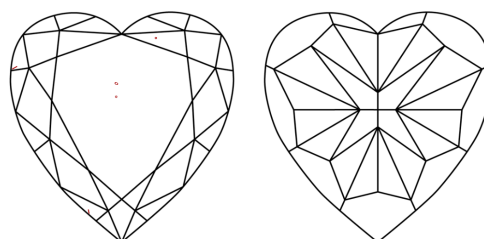

May 28, 2024
IGI Report Number **LG635479984**
Description **LABORATORY GROWN DIAMOND**
Shape and Cutting Style **HEART MODIFIED BRILLIANT**
Measurements **6.40 X 7.45 X 4.24 MM**

GRADING RESULTS
Carat Weight **1.60 CARAT**
Color Grade **FANCY VIVID PINK**
Clarity Grade **VS 1**

PROPORTIONS

CLARITY CHARACTERISTICS

KEY TO SYMBOLS

Red symbols indicate internal characteristics.
Green symbols indicate external characteristics.

Sample Image Used

COLOR

D E F G H I J Faint Very Light Light