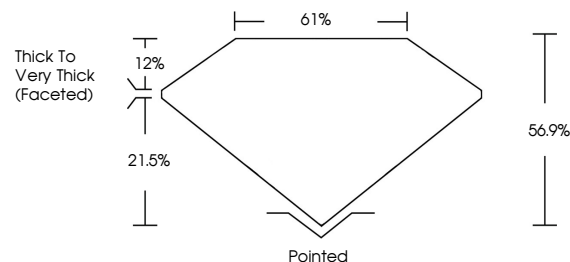

PROPORTIONS