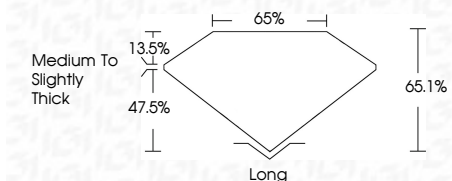

ELECTRONIC COPY

LG635405356
Report verification at igi.org

May 30, 2024
IGI Report Number **LG635405356**
Description **LABORATORY GROWN DIAMOND**
Shape and Cutting Style **EMERALD CUT**
Measurements **7.06 X 4.70 X 3.06 MM**

GRADING RESULTS
Carat Weight **1.02 CARAT**
Color Grade **D**
Clarity Grade **VVS 2**

ADDITIONAL GRADING INFORMATION
Polish **EXCELLENT**
Symmetry **EXCELLENT**
Fluorescence **NONE**
Inscription(s) **IGI LG635405356**
Comments: This Laboratory Grown Diamond was created by Chemical Vapor Deposition (CVD) growth process and may include post-growth treatment. Type IIa

May 30, 2024
IGI Report No. LG635405356
EMERALD CUT
7.06 X 4.70 X 3.06 MM
Carat Weight **1.02 CARAT**
Color Grade **D**
Clarity Grade **VVS 2**
Depth **47.5%**
Table **65.1%**
Girdle **Medium to Slightly Thick**
Culet **Long**
Polish **EXCELLENT**
Symmetry **EXCELLENT**
Fluorescence **NONE**
Inscription(s) **IGI LG635405356**

Comments: This Laboratory Grown Diamond was created by Chemical Vapor Deposition (CVD) growth process and may include post-growth treatment. Type IIa

LABORATORY GROWN DIAMOND REPORT

May 30, 2024
IGI Report Number **LG635405356**
Description **LABORATORY GROWN DIAMOND**
Shape and Cutting Style **EMERALD CUT**
Measurements **7.06 X 4.70 X 3.06 MM**