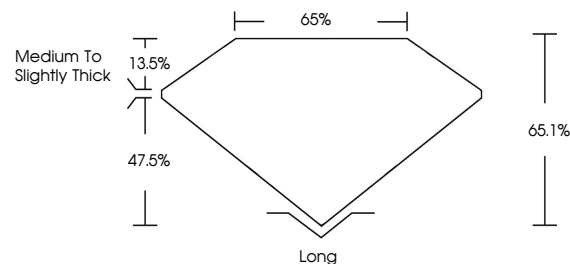

PROPORTIONS