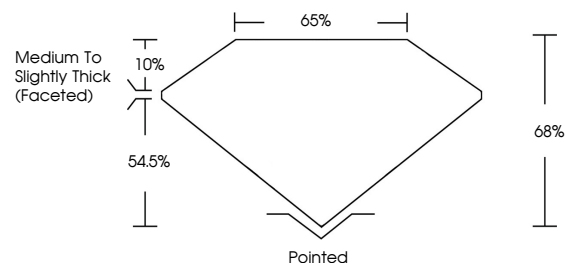

PROPORTIONS