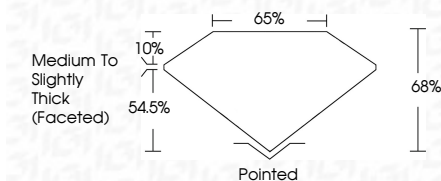

ELECTRONIC COPY

LG634496658
Report verification at igi.org

May 16, 2024
IGI Report Number **LG634496658**
Description **LABORATORY GROWN DIAMOND**
Shape and Cutting Style **CUSHION BRILLIANT**
Measurements **7.00 X 5.40 X 3.67 MM**

GRADING RESULTS

Carat Weight **1.05 CARAT**
Color Grade **E**
Clarity Grade **VVS 2**

ADDITIONAL GRADING INFORMATION

Polish **EXCELLENT**
Symmetry **EXCELLENT**
Fluorescence **NONE**

Inscription(s) **IGI LG634496658**

Comments: This Laboratory Grown Diamond was created by Chemical Vapor Deposition (CVD) growth process and may include post-growth treatment. Type IIa

IGI

May 16, 2024
IGI Report No LG634496658
CUSHION BRILLIANT
7.00 X 5.40 X 3.67 MM
Carat Weight **1.05 CARAT**
Color Grade **E**
Clarity Grade **VVS 2**
Depth **68%**
Table **65%**
Girdle **Medium to Slightly Thick (Faceted)**
Culet **Pointed**
Polish **EXCELLENT**
Symmetry **EXCELLENT**
Fluorescence **NONE**
Inscription(s) **IGI LG634496658**