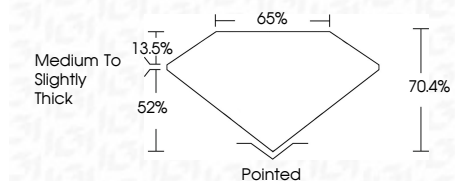

ELECTRONIC COPY

LG634482869
Report verification at igi.org

May 21, 2024
IGI Report Number **LG634482869**
Description **LABORATORY GROWN DIAMOND**
Shape and Cutting Style **CUT CORNERED
RECTANGULAR MODIFIED
BRILLIANT**

Measurements **9.13 X 6.36 X 4.48 MM**

GRADING RESULTS

Carat Weight **2.23 CARATS**
Color Grade **F**
Clarity Grade **VS 2**

ADDITIONAL GRADING INFORMATION

Polish **EXCELLENT**
Symmetry **EXCELLENT**
Fluorescence **NONE**
Inscription(s) **IGI LG634482869**
Comments: This Laboratory Grown Diamond was created by Chemical Vapor Deposition (CVD) growth process. Type IIa

May 21, 2024
IGI Report No **LG634482869**
CUT CORNERED RECT. MODIFIED BRILLIANT
9.13 X 6.36 X 4.48 MM
Carat Weight **2.23 CARATS**
Color Grade **F**
Clarity Grade **VS 2**
Depth **13.5%**
Table **52%**
Girdle **Medium to Slightly Thick**
Culet **Pointed**
Polish **EXCELLENT**
Symmetry **EXCELLENT**
Fluorescence **NONE**
Inscription(s) **IGI LG634482869**
Comments: This Laboratory Grown Diamond was created by Chemical Vapor Deposition (CVD) growth process. Type IIa

LABORATORY GROWN DIAMOND REPORT

May 21, 2024
IGI Report Number **LG634482869**
Description **LABORATORY GROWN DIAMOND**
Shape and Cutting Style **CUT CORNERED RECTANGULAR
MODIFIED BRILLIANT**
Measurements **9.13 X 6.36 X 4.48 MM**