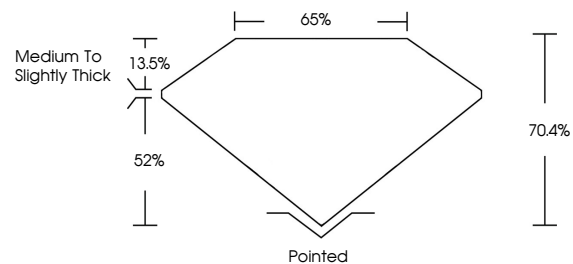

Measurements **9.13 X 6.36 X 4.48 MM**

GRADING RESULTS

Carat Weight **2.23 CARATS**
Color Grade **F**
Clarity Grade **VS 2**

ADDITIONAL GRADING INFORMATION

Polish **EXCELLENT**
Symmetry **EXCELLENT**
Fluorescence **NONE**
Inscription(s) **IGI LG634482869**
Comments: This Laboratory Grown Diamond was created by Chemical Vapor Deposition (CVD) growth process. Type IIa

May 21, 2024
IGI Report No **LG634482869**
CUT CORNERED RECT. MODIFIED BRILLIANT
9.13 X 6.36 X 4.48 MM
Carat Weight **2.23 CARATS**
Color Grade **F**
Clarity Grade **VS 2**
Depth **13.5%**
Table **52%**
Girdle **Medium to Slightly Thick**
Culet **Pointed**
Polish **EXCELLENT**
Symmetry **EXCELLENT**
Fluorescence **NONE**
Inscription(s) **IGI LG634482869**
Comments: This Laboratory Grown Diamond was created by Chemical Vapor Deposition (CVD) growth process. Type IIa

GRADING RESULTS

Carat Weight **2.23 CARATS**
Color Grade **F**
Clarity Grade **VS 2**

ADDITIONAL GRADING INFORMATION

Polish **EXCELLENT**
Symmetry **EXCELLENT**
Fluorescence **NONE**
Inscription(s) **IGI LG634482869**

Comments: This Laboratory Grown Diamond was created by Chemical Vapor Deposition (CVD) growth process. Type IIa

PROPORTIONS

Sample Image Used

CLARITY CHARACTERISTICS

KEY TO SYMBOLS

Red symbols indicate internal characteristics.
Green symbols indicate external characteristics.