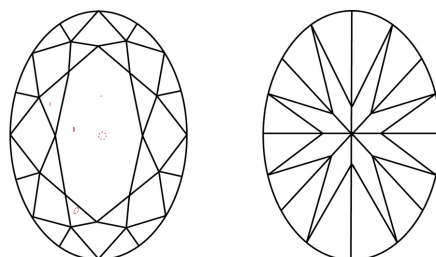

May 17, 2024
IGI Report Number **LG634428147**
Description **LABORATORY GROWN DIAMOND**
Shape and Cutting Style **OVAL BRILLIANT**
Measurements **10.94 X 7.38 X 4.51 MM**

GRADING RESULTS
Carat Weight **2.24 CARATS**
Color Grade **FANCY VIVID BLUE**
Clarity Grade **VS 2**

PROPORTIONS

CLARITY CHARACTERISTICS

KEY TO SYMBOLS

Red symbols indicate internal characteristics.
Green symbols indicate external characteristics.

Sample Image Used

COLOR

D E F G H I J Faint Very Light Light