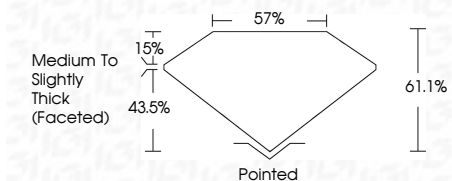

ELECTRONIC COPY

LG634428147
Report verification at igi.org

May 17, 2024
IGI Report Number **LG634428147**
Description **LABORATORY GROWN DIAMOND**
Shape and Cutting Style **OVAL BRILLIANT**
Measurements **10.94 X 7.38 X 4.51 MM**

GRADING RESULTS
Carat Weight **2.24 CARATS**
Color Grade **FANCY VIVID BLUE**
Clarity Grade **VS 2**

ADDITIONAL GRADING INFORMATION
Polish **EXCELLENT**
Symmetry **EXCELLENT**
Fluorescence **NONE**
Inscription(s) **IGI LG634428147**
Comments: This Laboratory Grown Diamond was created by Chemical Vapor Deposition (CVD) growth process. Indications of post-growth treatment.

May 17, 2024
IGI Report No **LG634428147**
OVAL BRILLIANT
2.24 CARATS
Carat Weight **2.24 CARATS**
Color Grade **FANCY VIVID BLUE**
Clarity Grade **VS 2**
Depth **61.1%**
Table **43.5%**
Girdle **Medium to Slightly Thick (Faceted)**
Culet **Pointed**
Polish **EXCELLENT**
Symmetry **EXCELLENT**
Fluorescence **NONE**
Inscription(s) **IGI LG634428147**
Comments: This Laboratory Grown Diamond was created by Chemical Vapor Deposition (CVD) growth process. Indications of post-growth treatment.

May 17, 2024
IGI Report Number **LG634428147**
Description **LABORATORY GROWN DIAMOND**
Shape and Cutting Style **OVAL BRILLIANT**
Measurements **10.94 X 7.38 X 4.51 MM**

GRADING RESULTS
Carat Weight **2.24 CARATS**
Color Grade **FANCY VIVID BLUE**
Clarity Grade **VS 2**