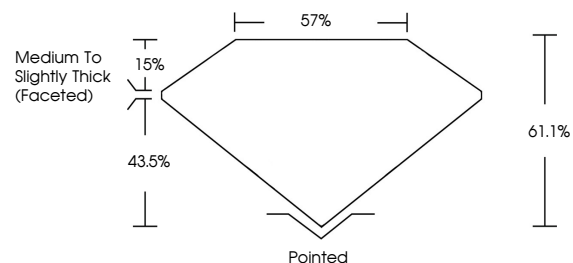

PROPORTIONS