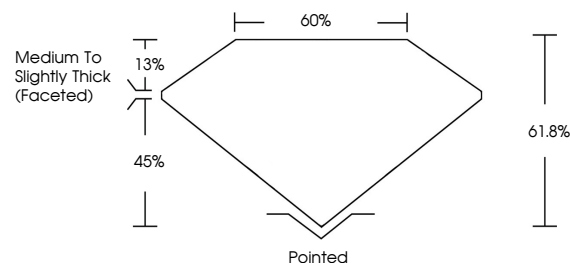

PROPORTIONS