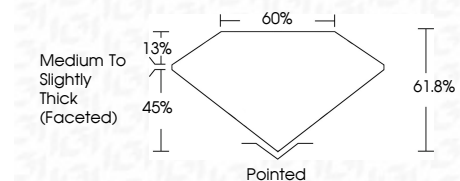

ELECTRONIC COPY

LG634405422
Report verification at igi.org

July 5, 2025
IGI Report Number **LG634405422**
Description **LABORATORY GROWN DIAMOND**
Shape and Cutting Style **OVAL BRILLIANT**
Measurements **10.09 X 7.27 X 4.49 MM**

GRADING RESULTS
Carat Weight **2.07 CARATS**
Color Grade **FANCY VIVID PINK**
Clarity Grade **VS 1**

ADDITIONAL GRADING INFORMATION
Polish **EXCELLENT**
Symmetry **EXCELLENT**
Fluorescence **STRONG**
Inscription(s) **(IGI) LG634405422**
Comments: This Laboratory Grown Diamond was created by Chemical Vapor Deposition (CVD) growth process. Indications of post-growth treatment.

July 5, 2025
IGI Report No **LG634405422**
OVAL BRILLIANT
Carat Weight **2.07 CARATS**
Color Grade **FANCY VIVID PINK**
Clarity Grade **VS 1**
Depth **61.8%**
Table **45%**
Girdle **Medium to Slightly Thick (Faceted)**
Culet **Pointed**
Polish **EXCELLENT**
Symmetry **EXCELLENT**
Fluorescence **STRONG**
Inscription(s) **(IGI) LG634405422**
Comments: This Laboratory Grown Diamond was created by Chemical Vapor Deposition (CVD) growth process. Indications of post-growth treatment.

July 5, 2025
IGI Report Number **LG634405422**
Description **LABORATORY GROWN DIAMOND**
Shape and Cutting Style **OVAL BRILLIANT**
Measurements **10.09 X 7.27 X 4.49 MM**

GRADING RESULTS
Carat Weight **2.07 CARATS**
Color Grade **FANCY VIVID PINK**
Clarity Grade **VS 1**