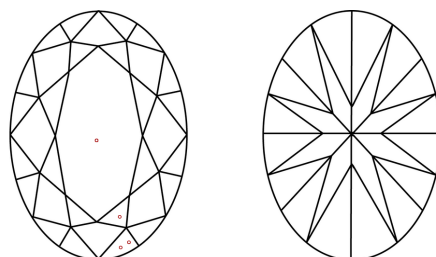

July 5, 2025
IGI Report Number **LG634405422**
Description **LABORATORY GROWN DIAMOND**
Shape and Cutting Style **OVAL BRILLIANT**
Measurements **10.09 X 7.27 X 4.49 MM**

GRADING RESULTS
Carat Weight **2.07 CARATS**
Color Grade **FANCY VIVID PINK**
Clarity Grade **VS 1**

PROPORTIONS

CLARITY CHARACTERISTICS

KEY TO SYMBOLS

Red symbols indicate internal characteristics.
Green symbols indicate external characteristics.

Sample Image Used

COLOR

D E F G H I J Faint Very Light Light