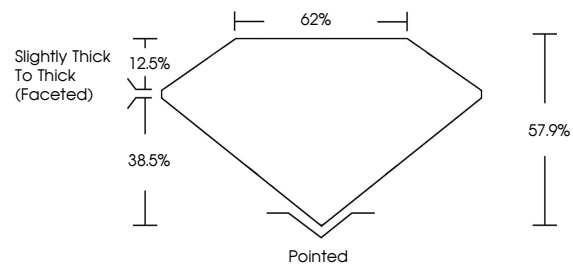

ELECTRONIC COPY

LABORATORY GROWN DIAMOND REPORT

May 20, 2024
IGI Report Number **LG634403741**
Description **LABORATORY GROWN DIAMOND**
Shape and Cutting Style **PEAR MODIFIED BRILLIANT**
Measurements **15.90 X 10.47 X 6.06 MM**

GRADING RESULTS

Carat Weight **7.31 CARATS**
Color Grade **FANCY INTENSE YELLOW**
Clarity Grade **VS 1**

ADDITIONAL GRADING INFORMATION

Polish **EXCELLENT**
Symmetry **EXCELLENT**
Fluorescence **NONE**
Inscription(s) **IGI LG634403741**

Comments: This Laboratory Grown Diamond was created by Chemical Vapor Deposition (CVD) growth process.

Secondary color: Grey

PROPORTIONS

CLARITY CHARACTERISTICS

KEY TO SYMBOLS

Red symbols indicate internal characteristics.
Green symbols indicate external characteristics.

Sample Image Used

COLOR

D E F G H I J Faint Very Light Light

CLARITY

IF VS 1-2 VS 1-2 SI 1-2 I 1-3
Internally Flawless Very Very Slightly Included Very Slightly Included Slightly Included Included

May 20, 2024
IGI Report Number **LG634403741**
Description **LABORATORY GROWN DIAMOND**
Shape and Cutting Style **PEAR MODIFIED BRILLIANT**
Measurements **15.90 X 10.47 X 6.06 MM**
GRADING RESULTS
Carat Weight **7.31 CARATS**
Color Grade **FANCY INTENSE YELLOW**
Clarity Grade **VS 1**