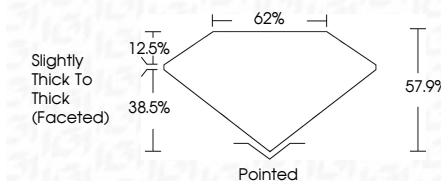

GRADING RESULTS

Carat Weight **7.31 CARATS**
Color Grade **FANCY INTENSE YELLOW**
Clarity Grade **VS 1**

ADDITIONAL GRADING INFORMATION

Polish **EXCELLENT**
Symmetry **EXCELLENT**
Fluorescence **NONE**
Inscription(s) **IGI LG634403741**

Sample Image Used

COLOR

D E F G H I J Faint Very Light Light

CLARITY

IF VS 1-2 VS 1-2 SI 1-2 I 1-3
Internally Flawless Very Very Slightly Included Very Slightly Included Slightly Included Included

May 20, 2024
IGI Report Number **LG634403741**
Description **LABORATORY GROWN DIAMOND**
Shape and Cutting Style **PEAR MODIFIED BRILLIANT**
Measurements **15.90 X 10.47 X 6.06 MM**
GRADING RESULTS
Carat Weight **7.31 CARATS**
Color Grade **FANCY INTENSE YELLOW**
Clarity Grade **VS 1**