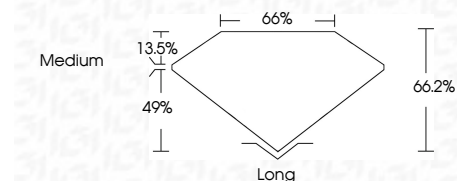

ELECTRONIC COPY

LG633485457
Report verification at igi.org

May 1, 2024

IGI Report Number **LG633485457**

Description **LABORATORY GROWN DIAMOND**

Shape and Cutting Style **EMERALD CUT**

Measurements **8.77 X 6.22 X 4.12 MM**

GRADING RESULTS

Carat Weight **2.24 CARATS**

Color Grade **G**

Clarity Grade **VS 2**

ADDITIONAL GRADING INFORMATION

Polish **EXCELLENT**

Symmetry **EXCELLENT**

Fluorescence **NONE**

Inscription(s) **IGI LG633485457**

Comments: This Laboratory Grown Diamond was created by Chemical Vapor Deposition (CVD) growth process and may include post-growth treatment. Type IIa

May 1, 2024
IGI Report No. LG633485457
EMERALD CUT
8.77 X 6.22 X 4.12 MM
Carat Weight **2.24 CARATS**
Color Grade **G**
Clarity Grade **VS 2**
Depth **66.2%**
Table **66%**
Girdle **Medium**
Culet **Long**
Polish **EXCELLENT**
Symmetry **EXCELLENT**
Fluorescence **NONE**
Inscription(s) **IGI LG633485457**

Description **LABORATORY GROWN DIAMOND**

Shape and Cutting Style **EMERALD CUT**

Measurements **8.77 X 6.22 X 4.12 MM**

GRADING RESULTS

Carat Weight **2.24 CARATS**

Color Grade **G**

Clarity Grade **VS 2**

ADDITIONAL GRADING INFORMATION