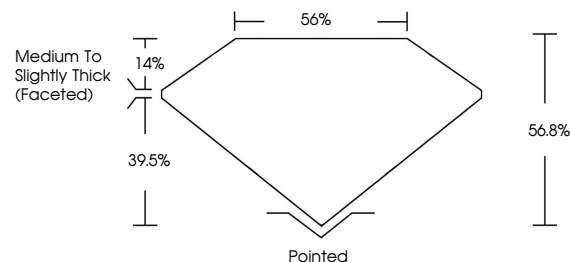

PROPORTIONS