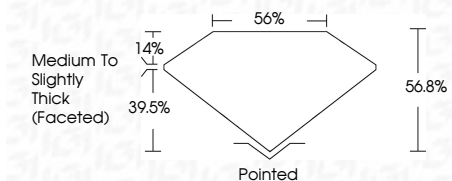

ELECTRONIC COPY

LG633477282
Report verification at igi.org

May 9, 2024
IGI Report Number **LG633477282**
Description **LABORATORY GROWN DIAMOND**
Shape and Cutting Style **HEART BRILLIANT**
Measurements **6.38 X 6.96 X 3.95 MM**

GRADING RESULTS
Carat Weight **1.01 CARAT**
Color Grade **D**
Clarity Grade **VVS 2**

ADDITIONAL GRADING INFORMATION
Polish **EXCELLENT**
Symmetry **EXCELLENT**
Fluorescence **NONE**
Inscription(s) **IGI LG633477282**
Comments: This Laboratory Grown Diamond was created by Chemical Vapor Deposition (CVD) growth process and may include post-growth treatment. Type IIa

IGI

May 9, 2024
IGI Report No. **LG633477282**
HEART BRILLIANT
6.38 X 6.96 X 3.95 MM
1.01 CARAT
Color Grade **D**
Clarity Grade **VVS 2**
Depth **56.8%**
Table **56%**
Girdle **Medium to Slightly Thick (Faceted)**
Culet **Pointed**
Polish **EXCELLENT**
Symmetry **EXCELLENT**
Fluorescence **NONE**
Inscription(s) **IGI LG633477282**
Comments: This Laboratory Grown Diamond was created by Chemical Vapor Deposition (CVD) growth process and may include post-growth treatment. Type IIa