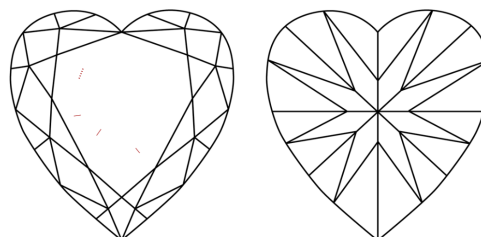

CLARITY CHARACTERISTICS

KEY TO SYMBOLS

Red symbols indicate internal characteristics.
Green symbols indicate external characteristics.