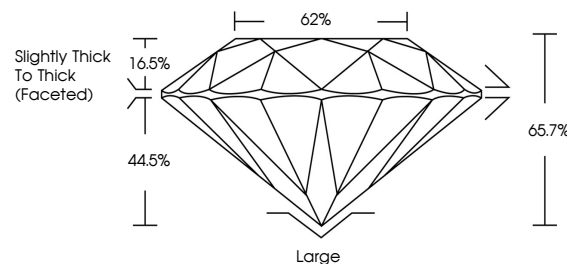

PROPORTIONS