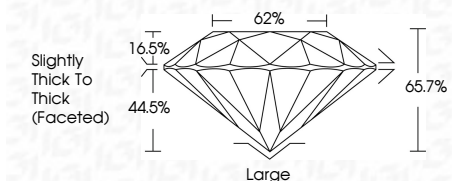

ELECTRONIC COPY

LG633475987
Report verification at igi.org

May 4, 2024
IGI Report Number **LG633475987**
Description **LABORATORY GROWN DIAMOND**
Shape and Cutting Style **OLD EUROPEAN CUT**
Measurements **8.81 X 8.84 X 5.80 MM**

GRADING RESULTS

Carat Weight **3.01 CARATS**
Color Grade **D**
Clarity Grade **VS 1**

ADDITIONAL GRADING INFORMATION

Polish **EXCELLENT**
Symmetry **EXCELLENT**
Fluorescence **NONE**
Inscription(s) **IGI LG633475987**
Comments: This Laboratory Grown Diamond was created by Chemical Vapor Deposition (CVD) growth process and may include post-growth treatment. Type IIa

IGI

May 4, 2024
IGI Report No **LG633475987**
OLD EUROPEAN CUT
8.81 X 8.84 X 5.80 MM
Carat Weight **3.01 CARATS**
Color Grade **D**
Clarity Grade **VS 1**
Depth **65.7%**
Table **62%**
Girdle **Slightly Thick To Thick (Faceted)**
Culet **Large**
Polish **EXCELLENT**
Symmetry **EXCELLENT**
Fluorescence **NONE**
Inscription(s) **IGI LG633475987**

Comments: This Laboratory Grown Diamond was created by Chemical Vapor Deposition (CVD) growth process and may include post-growth treatment. Type IIa

May 4, 2024
IGI Report Number **LG633475987**
Description **LABORATORY GROWN DIAMOND**
Shape and Cutting Style **OLD EUROPEAN CUT**
Measurements **8.81 X 8.84 X 5.80 MM**