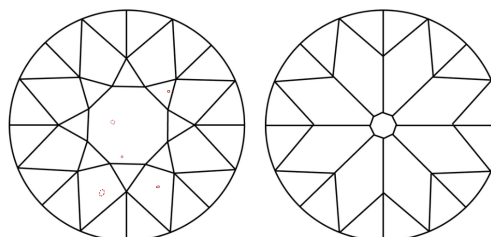

CLARITY CHARACTERISTICS

KEY TO SYMBOLS

Red symbols indicate internal characteristics.
Green symbols indicate external characteristics.

COLOR

D E F G H I J Faint Very Light Light

CLARITY

IF	VS¹⁻²	VS¹⁻²	SI¹⁻²	I¹⁻³
Internally Flawless	Very Very Slightly Included	Very Slightly Included	Slightly Included	Included