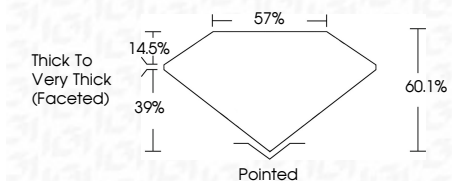

ELECTRONIC COPY

LG633463299
Report verification at igi.org

May 11, 2024
IGI Report Number **LG633463299**
Description **LABORATORY GROWN DIAMOND**
Shape and Cutting Style **HEART MODIFIED BRILLIANT**
Measurements **6.88 X 6.85 X 4.12 MM**

GRADING RESULTS

Carat Weight **1.52 CARAT**
Color Grade **FANCY VIVID PINK**
Clarity Grade **VS 2**

ADDITIONAL GRADING INFORMATION

Polish **EXCELLENT**
Symmetry **VERY GOOD**
Fluorescence **SLIGHT**
Inscription(s) **IGI LG633463299**

Comments: This Laboratory Grown Diamond was created by Chemical Vapor Deposition (CVD) growth process. Indications of post-growth treatment.

IGI

May 11, 2024
IGI Report No **LG633463299**
HEART MODIFIED BRILLIANT
6.88 X 6.85 X 4.12 MM
Carat Weight **1.52 CARAT**
Color Grade **FANCY VIVID PINK**
Clarity Grade **VS 2**
Depth **60.1%**
Table **39%**
Girdle **Thick to Very Thick (Faceted)**
Culet **Pointed**
Polish **EXCELLENT**
Symmetry **VERY GOOD**
Fluorescence **SLIGHT**
Inscription(s) **IGI LG633463299**

May 11, 2024
IGI Report Number **LG633463299**
Description **LABORATORY GROWN DIAMOND**
Shape and Cutting Style **HEART MODIFIED BRILLIANT**
Measurements **6.88 X 6.85 X 4.12 MM**

GRADING RESULTS

Carat Weight **1.52 CARAT**
Color Grade **FANCY VIVID PINK**
Clarity Grade **VS 2**

ADDITIONAL GRADING INFORMATION

Polish **EXCELLENT**
Symmetry **VERY GOOD**
Fluorescence **SLIGHT**

Inscription(s) **IGI LG633463299**

Comments: This Laboratory Grown Diamond was created by Chemical Vapor Deposition (CVD) growth process. Indications of post-growth treatment.