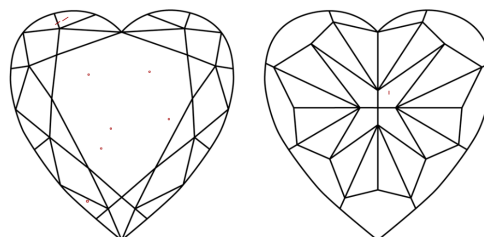

CLARITY CHARACTERISTICS

KEY TO SYMBOLS

Red symbols indicate internal characteristics.
Green symbols indicate external characteristics.

COLOR

D E F G H I J Faint Very Light Light

CLARITY

IF	VS¹⁻²	VS¹⁻²	SI¹⁻²	I¹⁻³
Internally Flawless	Very Very Slightly Included	Very Slightly Included	Slightly Included	Included