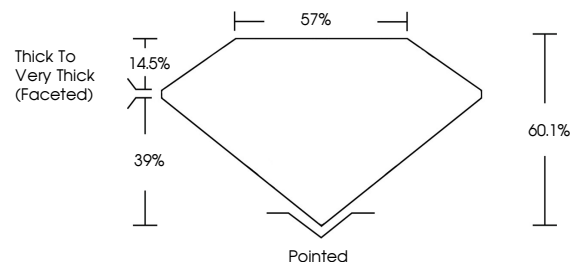

PROPORTIONS