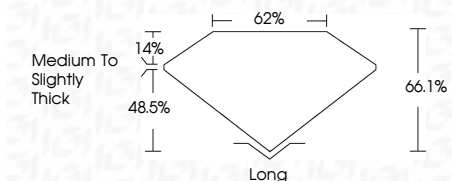

ELECTRONIC COPY

LG633434267
Report verification at igi.org

May 15, 2024
IGI Report Number **LG633434267**
Description **LABORATORY GROWN DIAMOND**
Shape and Cutting Style **EMERALD CUT**
Measurements **7.15 X 4.78 X 3.16 MM**

GRADING RESULTS
Carat Weight **1.09 CARAT**
Color Grade **D**
Clarity Grade **VS 1**

ADDITIONAL GRADING INFORMATION
Polish **EXCELLENT**
Symmetry **EXCELLENT**
Fluorescence **NONE**
Inscription(s) **IGI LG633434267**
Comments: This Laboratory Grown Diamond was created by Chemical Vapor Deposition (CVD) growth process and may include post-growth treatment. Type IIa

May 15, 2024
IGI Report No. **LG633434267**
EMERALD CUT
Carat Weight **1.09 CARAT**
Color Grade **D**
Clarity Grade **VS 1**
Depth **66.1%**
Table **62%**
Girdle **Medium to Slightly Thick**
Culet **Long**
Polish **EXCELLENT**
Symmetry **EXCELLENT**
Fluorescence **NONE**
Inscription(s) **IGI LG633434267**
Comments: This Laboratory Grown Diamond was created by Chemical Vapor Deposition (CVD) growth process and may include post-growth treatment. Type IIa

LABORATORY GROWN DIAMOND REPORT

May 15, 2024
IGI Report Number **LG633434267**
Description **LABORATORY GROWN DIAMOND**
Shape and Cutting Style **EMERALD CUT**
Measurements **7.15 X 4.78 X 3.16 MM**

GRADING RESULTS
Carat Weight **1.09 CARAT**
Color Grade **D**
Clarity Grade **VS 1**