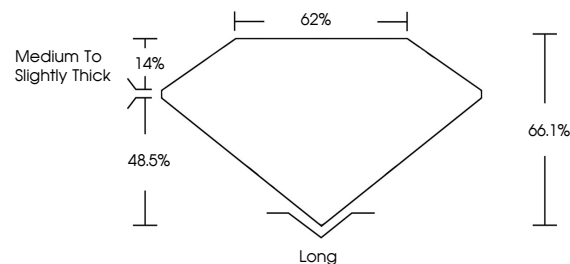

May 15, 2024
IGI Report No. **LG633434267**
EMERALD CUT
Carat Weight **1.09 CARAT**
Color Grade **D**
Clarity Grade **VS 1**
Depth **66.1%**
Table **62%**
Girdle **Medium to Slightly Thick**
Culet **Long**
Polish **EXCELLENT**
Symmetry **EXCELLENT**
Fluorescence **NONE**
Inscription(s) **IGI LG633434267**
Comments: This Laboratory Grown Diamond was created by Chemical Vapor Deposition (CVD) growth process and may include post-growth treatment. Type IIa

LABORATORY GROWN DIAMOND REPORT

May 15, 2024
IGI Report Number **LG633434267**
Description **LABORATORY GROWN DIAMOND**
Shape and Cutting Style **EMERALD CUT**
Measurements **7.15 X 4.78 X 3.16 MM**

GRADING RESULTS
Carat Weight **1.09 CARAT**
Color Grade **D**
Clarity Grade **VS 1**

PROPORTIONS

CLARITY CHARACTERISTICS

KEY TO SYMBOLS

Red symbols indicate internal characteristics.
Green symbols indicate external characteristics.

Sample Image Used

COLOR

D E F G H I J Faint Very Light Light