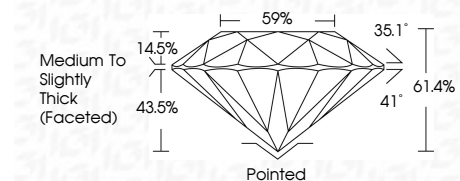

ELECTRONIC COPY

LG632462412
Report verification at igi.org

June 22, 2024
IGI Report Number **LG632462412**
Description **LABORATORY GROWN DIAMOND**
Shape and Cutting Style **ROUND BRILLIANT**
Measurements **8.13 - 8.19 X 5.00 MM**

GRADING RESULTS
Carat Weight **2.06 CARATS**
Color Grade **F**
Clarity Grade **VVS 1**
Cut Grade **IDEAL**

ADDITIONAL GRADING INFORMATION
Polish **EXCELLENT**
Symmetry **EXCELLENT**
Fluorescence **NONE**
Inscription(s) **IGI LG632462412**
Comments: This Laboratory Grown Diamond was created by Chemical Vapor Deposition (CVD) growth process. Type IIa

June 22, 2024
IGI Report No. **LG632462412**
ROUND BRILLIANT
8.13 - 8.19 X 5.00 MM
2.06 CARATS
Color Grade **F**
Clarity Grade **VVS 1**
Cut Grade **IDEAL**
Depth **61.4%**
Table **59%**
Girdle **Medium To Slightly Thick (Faceted)**
Culet **Pointed**
Polish **EXCELLENT**
Symmetry **EXCELLENT**
Fluorescence **NONE**
Inscription(s) **IGI LG632462412**
Comments: This Laboratory Grown Diamond was created by Chemical Vapor Deposition (CVD) growth process. Type IIa

June 22, 2024
IGI Report Number **LG632462412**
Description **LABORATORY GROWN DIAMOND**
Shape and Cutting Style **ROUND BRILLIANT**
Measurements **8.13 - 8.19 X 5.00 MM**

GRADING RESULTS
Carat Weight **2.06 CARATS**
Color Grade **F**
Clarity Grade **VVS 1**
Cut Grade **IDEAL**