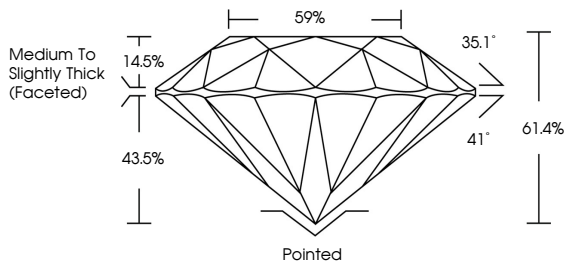

GRADING RESULTS
Carat Weight **2.06 CARATS**
Color Grade **F**
Clarity Grade **VVS 1**
Cut Grade **IDEAL**

ADDITIONAL GRADING INFORMATION
Polish **EXCELLENT**
Symmetry **EXCELLENT**
Fluorescence **NONE**
Inscription(s) **IGI LG632462412**
Comments: This Laboratory Grown Diamond was created by Chemical Vapor Deposition (CVD) growth process. Type IIa

June 22, 2024
IGI Report No. **LG632462412**
ROUND BRILLIANT
8.13 - 8.19 X 5.00 MM
2.06 CARATS
Color Grade **F**
Clarity Grade **VVS 1**
Cut Grade **IDEAL**
Depth **61.4%**
Table **59%**
Girdle **Medium To Slightly Thick (Faceted)**
Culet **Pointed**
Polish **EXCELLENT**
Symmetry **EXCELLENT**
Fluorescence **NONE**
Inscription(s) **IGI LG632462412**
Comments: This Laboratory Grown Diamond was created by Chemical Vapor Deposition (CVD) growth process. Type IIa

June 22, 2024
IGI Report Number **LG632462412**
Description **LABORATORY GROWN DIAMOND**
Shape and Cutting Style **ROUND BRILLIANT**
Measurements **8.13 - 8.19 X 5.00 MM**

GRADING RESULTS
Carat Weight **2.06 CARATS**
Color Grade **F**
Clarity Grade **VVS 1**
Cut Grade **IDEAL**

PROPORTIONS

CLARITY CHARACTERISTICS

KEY TO SYMBOLS
Red symbols indicate internal characteristics.
Green symbols indicate external characteristics.

Sample Image Used

COLOR

D	E	F	G	H	I	J	Faint	Very Light	Light
---	---	---	---	---	---	---	-------	------------	-------