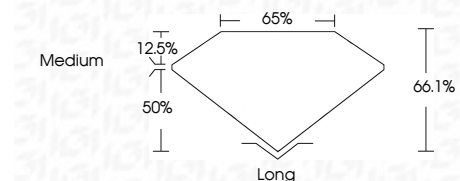

ELECTRONIC COPY

LG631447459
Report verification at igi.org

May 3, 2024
IGI Report Number **LG631447459**
Description **LABORATORY GROWN DIAMOND**
Shape and Cutting Style **EMERALD CUT**
Measurements **7.31 X 4.96 X 3.28 MM**

GRADING RESULTS
Carat Weight **1.16 CARAT**
Color Grade **E**
Clarity Grade **VS 2**

ADDITIONAL GRADING INFORMATION
Polish **EXCELLENT**
Symmetry **EXCELLENT**
Fluorescence **NONE**
Inscription(s) **IGI LG631447459**
Comments: This Laboratory Grown Diamond was created by Chemical Vapor Deposition (CVD) growth process and may include post-growth treatment. Type IIa

May 3, 2024
IGI Report No. LG631447459
EMERALD CUT
7.31 X 4.96 X 3.28 MM
1.16 CARAT
Color Grade **E**
Clarity Grade **VS 2**
Depth **66.1%**
Table **65%**
Girdle **Medium**
Culet **Long**
Polish **EXCELLENT**
Symmetry **EXCELLENT**
Fluorescence **NONE**
Inscription(s) **IGI LG631447459**
Comments: This Laboratory Grown Diamond was created by Chemical Vapor Deposition (CVD) growth process and may include post-growth treatment. Type IIa

LABORATORY GROWN DIAMOND REPORT

May 3, 2024
IGI Report Number **LG631447459**
Description **LABORATORY GROWN DIAMOND**
Shape and Cutting Style **EMERALD CUT**
Measurements **7.31 X 4.96 X 3.28 MM**

GRADING RESULTS
Carat Weight **1.16 CARAT**
Color Grade **E**
Clarity Grade **VS 2**