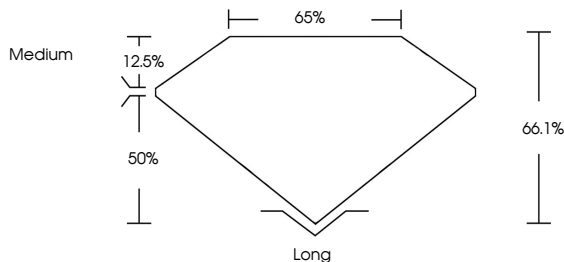

May 3, 2024
IGI Report No. LG631447459
EMERALD CUT
7.31 X 4.96 X 3.28 MM
1.16 CARAT
Color Grade **E**
Clarity Grade **VS 2**
Depth **66.1%**
Table **65%**
Girdle **Medium**
Culet **Long**
Polish **EXCELLENT**
Symmetry **EXCELLENT**
Fluorescence **NONE**
Inscription(s) **IGI LG631447459**
Comments: This Laboratory Grown Diamond was created by Chemical Vapor Deposition (CVD) growth process and may include post-growth treatment. Type IIa

LABORATORY GROWN DIAMOND REPORT

May 3, 2024
IGI Report Number **LG631447459**
Description **LABORATORY GROWN DIAMOND**
Shape and Cutting Style **EMERALD CUT**
Measurements **7.31 X 4.96 X 3.28 MM**

GRADING RESULTS
Carat Weight **1.16 CARAT**
Color Grade **E**
Clarity Grade **VS 2**

PROPORTIONS

Sample Image Used

CLARITY CHARACTERISTICS

KEY TO SYMBOLS
Red symbols indicate internal characteristics.
Green symbols indicate external characteristics.

COLOR

D	E	F	G	H	I	J	Faint	Very Light	Light
---	---	---	---	---	---	---	-------	------------	-------