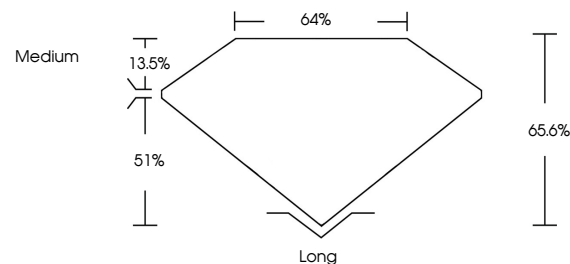

April 30, 2024
IGI Report No. LG629463847
EMERALD CUT
8.26 X 5.69 X 3.73 MM
Carat Weight **1.67 CARAT**
Color Grade **E**
Clarity Grade **VS 1**
Depth **65.6%**
Table **64%**
Girdle **Medium**
Culet **Long**
Polish **EXCELLENT**
Symmetry **EXCELLENT**
Fluorescence **NONE**
Inscription(s) **IGI LG629463847**
Comments: This Laboratory Grown Diamond was created by Chemical Vapor Deposition (CVD) growth process and may include post-growth treatment. Type IIa

LABORATORY GROWN DIAMOND REPORT

April 30, 2024
IGI Report Number **LG629463847**
Description **LABORATORY GROWN DIAMOND**
Shape and Cutting Style **EMERALD CUT**
Measurements **8.26 X 5.69 X 3.73 MM**

GRADING RESULTS
Carat Weight **1.67 CARAT**
Color Grade **E**
Clarity Grade **VS 1**

PROPORTIONS

Sample Image Used

CLARITY CHARACTERISTICS

KEY TO SYMBOLS

Red symbols indicate internal characteristics.
Green symbols indicate external characteristics.

COLOR

D E F G H I J Faint Very Light Light