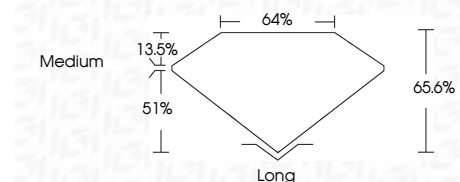

ELECTRONIC COPY

LG629463847
Report verification at igi.org

April 30, 2024
IGI Report Number **LG629463847**
Description **LABORATORY GROWN DIAMOND**
Shape and Cutting Style **EMERALD CUT**
Measurements **8.26 X 5.69 X 3.73 MM**

GRADING RESULTS
Carat Weight **1.67 CARAT**
Color Grade **E**
Clarity Grade **VS 1**

ADDITIONAL GRADING INFORMATION
Polish **EXCELLENT**
Symmetry **EXCELLENT**
Fluorescence **NONE**
Inscription(s) **IGI LG629463847**
Comments: This Laboratory Grown Diamond was created by Chemical Vapor Deposition (CVD) growth process and may include post-growth treatment. Type IIa

April 30, 2024
IGI Report No. LG629463847
EMERALD CUT
8.26 X 5.69 X 3.73 MM
Carat Weight **1.67 CARAT**
Color Grade **E**
Clarity Grade **VS 1**
Depth **65.6%**
Table **64%**
Girdle **Medium**
Culet **Long**
Polish **EXCELLENT**
Symmetry **EXCELLENT**
Fluorescence **NONE**
Inscription(s) **IGI LG629463847**
Comments: This Laboratory Grown Diamond was created by Chemical Vapor Deposition (CVD) growth process and may include post-growth treatment. Type IIa

LABORATORY GROWN DIAMOND REPORT

April 30, 2024
IGI Report Number **LG629463847**
Description **LABORATORY GROWN DIAMOND**
Shape and Cutting Style **EMERALD CUT**
Measurements **8.26 X 5.69 X 3.73 MM**

GRADING RESULTS
Carat Weight **1.67 CARAT**
Color Grade **E**
Clarity Grade **VS 1**