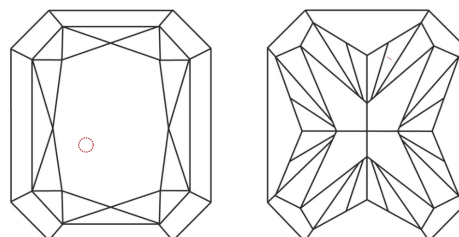

CLARITY CHARACTERISTICS

KEY TO SYMBOLS

Red symbols indicate internal characteristics.
Green symbols indicate external characteristics.