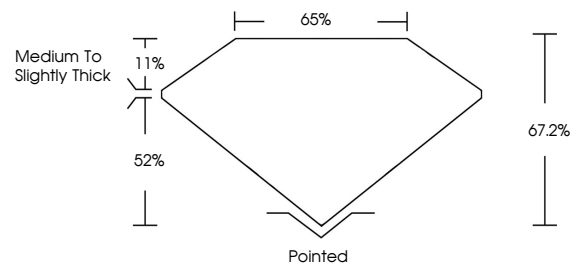

GRADING RESULTS

Carat Weight **6.26 CARATS**
Color Grade **FANCY VIVID BLUE**
Clarity Grade **VS 2**

ADDITIONAL GRADING INFORMATION

Polish **EXCELLENT**
Symmetry **EXCELLENT**
Fluorescence **NONE**
Inscription(s) **IGI LG611359963**

Comments: This Laboratory Grown Diamond was created by Chemical Vapor Deposition (CVD) growth process. Indications of post-growth treatment.

PROPORTIONS

CLARITY CHARACTERISTICS

KEY TO SYMBOLS

Red symbols indicate internal characteristics.
Green symbols indicate external characteristics.