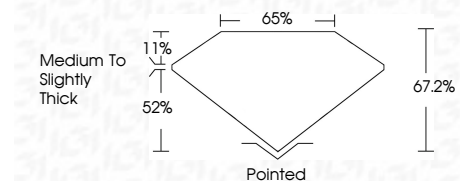

ELECTRONIC COPY

LG611359963
Report verification at igi.org

June 3, 2024
IGI Report Number **LG611359963**
Description **LABORATORY GROWN DIAMOND**
Shape and Cutting Style **CUT CORNERED
RECTANGULAR MODIFIED
BRILLIANT**
Measurements **12.02 X 9.65 X 6.48 MM**

GRADING RESULTS

Carat Weight **6.26 CARATS**
Color Grade **FANCY VIVID BLUE**
Clarity Grade **VS 2**

ADDITIONAL GRADING INFORMATION

Polish **EXCELLENT**
Symmetry **EXCELLENT**
Fluorescence **NONE**
Inscription(s) **IGI LG611359963**
Comments: This Laboratory Grown Diamond was created by Chemical Vapor Deposition (CVD) growth process. Indications of post-growth treatment.

June 3, 2024
IGI Report No LG611359963
CUT CORNERED RECT. MODIFIED BRILLIANT
6.26 CARATS
FANCY VIVID BLUE
VS 2
12.02 X 9.65 X 6.48 MM
67.2%
52%
11%
Medium to Slightly Thick
Pointed
EXCELLENT
EXCELLENT
NONE
IGI LG611359963

GRADING RESULTS

Carat Weight **6.26 CARATS**
Color Grade **FANCY VIVID BLUE**
Clarity Grade **VS 2**

ADDITIONAL GRADING INFORMATION

Polish **EXCELLENT**
Symmetry **EXCELLENT**
Fluorescence **NONE**
Inscription(s) **IGI LG611359963**