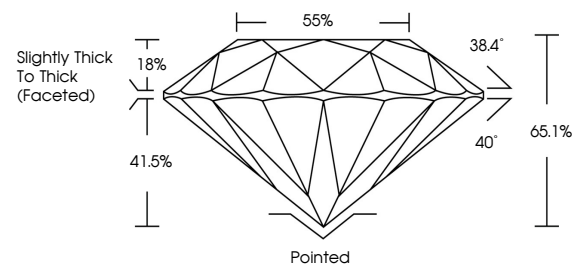

PROPORTIONS