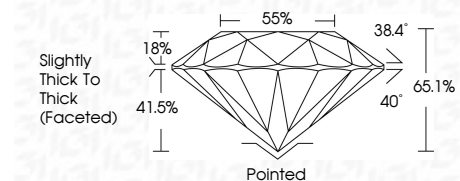

ELECTRONIC COPY

811611413
Report verification at igi.org

June 23, 2026
IGI Report Number **811611413**
Description **NATURAL DIAMOND**
Shape and Cutting Style **ROUND BRILLIANT**
Measurements **6.11 - 6.21 X 4.03 MM**

GRADING RESULTS

Carat Weight **1.00 CARAT**
Color Grade **F**
Clarity Grade **SI 1**
Cut Grade **VERY GOOD**

ADDITIONAL GRADING INFORMATION

Polish **VERY GOOD**
Symmetry **GOOD**
Fluorescence **NONE**
Inscription(s) **IGI 811611413**

IGI

© IGI 2020, International Gemological Institute

FD - 10 20

June 23, 2026
IGI Report No 811611413
ROUND BRILLIANT
6.11 - 6.21 X 4.03 MM
1.00 CARAT
F
SI 1
VERY GOOD
66.1%
86%
Slightly Thick To Thick (Faceted)
Pointed
VERY GOOD
GOOD
NONE
IGI 811611413

DIAMOND REPORT

June 23, 2026
IGI Report Number **811611413**
Description **NATURAL DIAMOND**
Shape and Cutting Style **ROUND BRILLIANT**
Measurements **6.11 - 6.21 X 4.03 MM**

GRADING RESULTS

Carat Weight **1.00 CARAT**
Color Grade **F**
Clarity Grade **SI 1**
Cut Grade **VERY GOOD**

ADDITIONAL GRADING INFORMATION

Polish **VERY GOOD**
Symmetry **GOOD**
Fluorescence **NONE**
Inscription(s) **IGI 811611413**