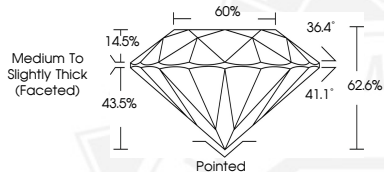

June 18, 2026
IGI Report Number 810634431
ROUND BRILLIANT
NATURAL DIAMOND
5.85 - 5.89 X 3.68 MM
0.80 CARAT
G
VVS 1
EXCELLENT
EXCELLENT
EXCELLENT
STRONG
IGI 810634431

June 18, 2026
IGI Report Number 810634431
ROUND BRILLIANT
NATURAL DIAMOND
5.85 - 5.89 X 3.68 MM
0.80 CARAT
G
VVS 1
EXCELLENT
EXCELLENT
EXCELLENT
STRONG
IGI 810634431