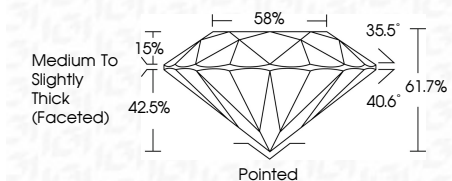

ELECTRONIC COPY

809694081
Report verification at igi.org

June 18, 2026
IGI Report Number **809694081**
Description **NATURAL DIAMOND**
Shape and Cutting Style **ROUND BRILLIANT**
Measurements **6.34 - 6.38 X 3.93 MM**

GRADING RESULTS

Carat Weight **1.00 CARAT**
Color Grade **F**
Clarity Grade **VVS 1**
Cut Grade **EXCELLENT**

ADDITIONAL GRADING INFORMATION

Polish **EXCELLENT**
Symmetry **EXCELLENT**
Fluorescence **NONE**
Inscription(s) **IGI 809694081**
Comments: IDEAL CUT ROUND BRILLIANT

IGI

June 18, 2026
IGI Report No. 809694081
ROUND BRILLIANT
6.34 - 6.38 X 3.93 MM
1.00 CARAT
Color Grade **F**
Clarity Grade **VVS 1**
Depth **EXCELLENT**
Table **61.7%**
Girdle **Medium To Slightly Thick (Faceted)**
Culet **Pointed**
Polish **EXCELLENT**
Symmetry **EXCELLENT**
Fluorescence **NONE**
Inscription(s) **IGI 809694081**
Comments: **IDEAL CUT ROUND BRILLIANT**

DIAMOND REPORT

June 18, 2026
IGI Report Number **809694081**
Description **NATURAL DIAMOND**
Shape and Cutting Style **ROUND BRILLIANT**
Measurements **6.34 - 6.38 X 3.93 MM**

GRADING RESULTS

Carat Weight **1.00 CARAT**
Color Grade **F**
Clarity Grade **VVS 1**
Cut Grade **EXCELLENT**