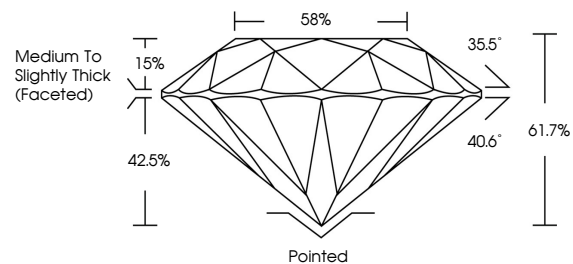

GRADING RESULTS

Carat Weight **1.00 CARAT**
Color Grade **F**
Clarity Grade **VVS 1**
Cut Grade **EXCELLENT**

ADDITIONAL GRADING INFORMATION

Polish **EXCELLENT**
Symmetry **EXCELLENT**
Fluorescence **NONE**
Inscription(s) **IGI 809694081**
Comments: IDEAL CUT ROUND BRILLIANT

IGI

June 18, 2026
IGI Report No. 809694081
ROUND BRILLIANT
6.34 - 6.38 X 3.93 MM
1.00 CARAT
Color Grade **F**
Clarity Grade **VVS 1**
Depth **EXCELLENT**
Table **61.7%**
Girdle **Medium To Slightly Thick (Faceted)**
Culet **Pointed**
Polish **EXCELLENT**
Symmetry **EXCELLENT**
Fluorescence **NONE**
Inscription(s) **IGI 809694081**
Comments: **IDEAL CUT ROUND BRILLIANT**

DIAMOND REPORT

June 18, 2026
IGI Report Number **809694081**
Description **NATURAL DIAMOND**
Shape and Cutting Style **ROUND BRILLIANT**
Measurements **6.34 - 6.38 X 3.93 MM**

GRADING RESULTS

Carat Weight **1.00 CARAT**
Color Grade **F**
Clarity Grade **VVS 1**
Cut Grade **EXCELLENT**

ADDITIONAL GRADING INFORMATION

Polish **EXCELLENT**
Symmetry **EXCELLENT**
Fluorescence **NONE**
Inscription(s) **IGI 809694081**
Comments: IDEAL CUT ROUND BRILLIANT

PROPORTIONS

Sample Image Used

CLARITY CHARACTERISTICS