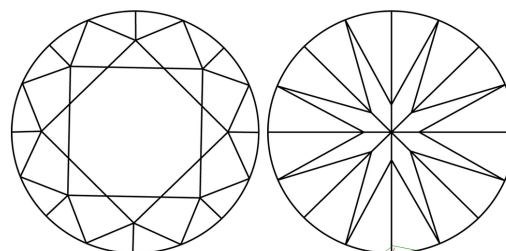

DIAMOND REPORT

June 18, 2026
IGI Report Number **809694081**
Description **NATURAL DIAMOND**
Shape and Cutting Style **ROUND BRILLIANT**
Measurements **6.34 - 6.38 X 3.93 MM**

GRADING RESULTS

Carat Weight **1.00 CARAT**
Color Grade **F**
Clarity Grade **VVS 1**
Cut Grade **EXCELLENT**

ADDITIONAL GRADING INFORMATION

Polish **EXCELLENT**
Symmetry **EXCELLENT**
Fluorescence **NONE**
Inscription(s) **IGI 809694081**
Comments: IDEAL CUT ROUND BRILLIANT

PROPORTIONS

Sample Image Used

CLARITY CHARACTERISTICS

KEY TO SYMBOLS

Red symbols indicate internal characteristics.
Green symbols indicate external characteristics.

COLOR

| D - F | G - J | K - M | N - R | S - Z | FANCY |
|-----------|----------------|-----------------|------------------|-------------|-------|
| Colorless | Near Colorless | Slightly Tinted | Very Light Color | Light Color | |