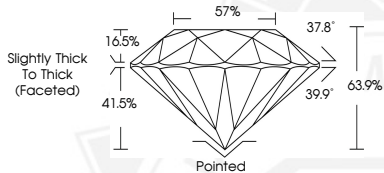

GRADING RESULTS

Carat Weight 0.80 CARAT
Color Grade J
Clarity Grade VS 1
Cut Grade VERY GOOD