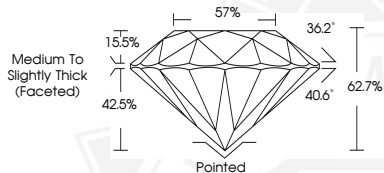

June 15, 2026
IGI Report Number 809612124
ROUND BRILLIANT
NATURAL DIAMOND
5.32 - 5.37 X 3.35 MM
0.60 CARAT
G
VS 1
EXCELLENT
EXCELLENT
EXCELLENT
NONE
IGI 809612124

June 15, 2026
IGI Report Number 809612124
ROUND BRILLIANT
NATURAL DIAMOND
5.32 - 5.37 X 3.35 MM
0.60 CARAT
G
VS 1
EXCELLENT
EXCELLENT
EXCELLENT
NONE
IGI 809612124