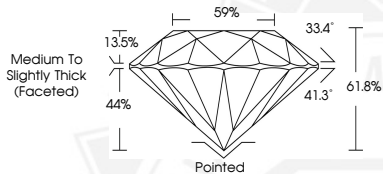

June 15, 2026
IGI Report Number 809612064
ROUND BRILLIANT
NATURAL DIAMOND
5.06 - 5.08 X 3.13 MM
0.50 CARAT
I
SI 1
EXCELLENT
EXCELLENT
EXCELLENT
NONE
IGI 809612064

June 15, 2026
IGI Report Number 809612064
ROUND BRILLIANT
NATURAL DIAMOND
5.06 - 5.08 X 3.13 MM
0.50 CARAT
I
SI 1
EXCELLENT
EXCELLENT
EXCELLENT
NONE
IGI 809612064