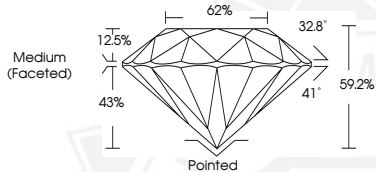

June 15, 2026

IGI Report Number 809611707

ROUND BRILLIANT
NATURAL DIAMOND
5.17 - 5.21 X 3.07 MM

0.50 CARAT
J
VVS 1
EXCELLENT
EXCELLENT
EXCELLENT
NONE
Inscription(s) IGI 809611707