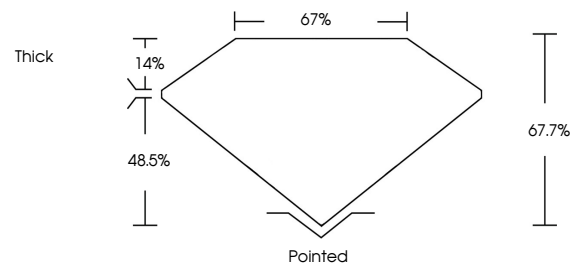

DIAMOND REPORT

June 2, 2026
IGI Report Number **804622350**
Description **NATURAL DIAMOND**
Shape and Cutting Style **SQUARE EMERALD CUT**
Measurements **5.37 X 5.35 X 3.62 MM**

GRADING RESULTS

Carat Weight **1.00 CARAT**
Color Grade **F**
Clarity Grade **VS 1**
Cut Grade **VERY GOOD**

ADDITIONAL GRADING INFORMATION

Polish **EXCELLENT**
Symmetry **EXCELLENT**
Fluorescence **NONE**
Inscription(s) **IGI 804622350**

PROPORTIONS

Sample Image Used

CLARITY CHARACTERISTICS

KEY TO SYMBOLS

Red symbols indicate internal characteristics.
Green symbols indicate external characteristics.