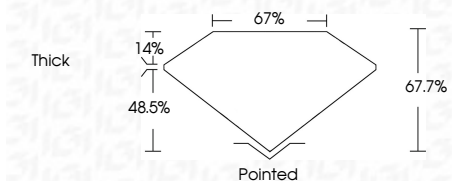

ELECTRONIC COPY

804622350
Report verification at igi.org

June 2, 2026
IGI Report Number **804622350**
Description **NATURAL DIAMOND**
Shape and Cutting Style **SQUARE EMERALD CUT**
Measurements **5.37 X 5.35 X 3.62 MM**

GRADING RESULTS

Carat Weight **1.00 CARAT**
Color Grade **F**
Clarity Grade **VS 1**
Cut Grade **VERY GOOD**

ADDITIONAL GRADING INFORMATION

Polish **EXCELLENT**
Symmetry **EXCELLENT**
Fluorescence **NONE**
Inscription(s) **IGI 804622350**

June 2, 2026
IGI Report No. 804622350
SQUARE EMERALD CUT
1.00 CARAT **F**
Color Grade **VS 1**
Clarity Grade **VERY GOOD**
Depth **67.7%**
Table **67%**
Girdle **Thick**
Culet **Pointed**
Polish **EXCELLENT**
Symmetry **EXCELLENT**
Fluorescence **NONE**
Inscription(s) **IGI 804622350**

DIAMOND REPORT

June 2, 2026
IGI Report Number **804622350**
Description **NATURAL DIAMOND**
Shape and Cutting Style **SQUARE EMERALD CUT**
Measurements **5.37 X 5.35 X 3.62 MM**

GRADING RESULTS

Carat Weight **1.00 CARAT**
Color Grade **F**
Clarity Grade **VS 1**
Cut Grade **VERY GOOD**