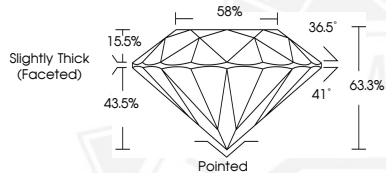

May 27, 2026

IGI Report Number 803687268

ROUND BRILLIANT
NATURAL DIAMOND
5.20 - 5.25 X 3.31 MM

0.57 CARAT
I
VVS 1
EXCELLENT
EXCELLENT
EXCELLENT
NONE
Inscription(s) IGI 803687268