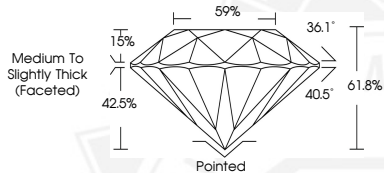

May 27, 2026

IGI Report Number 803687259

ROUND BRILLIANT
NATURAL DIAMOND
5.92 - 5.97 X 3.68 MM

0.82 CARAT
J
VVS 1
EXCELLENT
EXCELLENT
EXCELLENT
NONE
Inscription(s) IGI 803687259