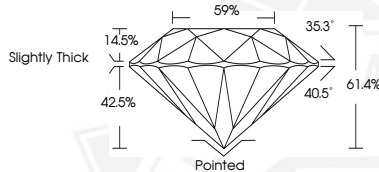

May 27, 2026

IGI Report Number 803687251

ROUND BRILLIANT
NATURAL DIAMOND
5.62 - 5.68 X 3.47 MM

0.70 CARAT
G
VVS 2
EXCELLENT
EXCELLENT
VERY GOOD
NONE
Inscription(s) (IGI) 803687251