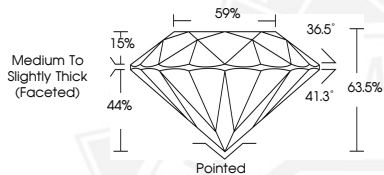

May 27, 2026

IGI Report Number 803687181

ROUND BRILLIANT

NATURAL DIAMOND

5.56 - 5.62 X 3.55 MM

Carat Weight

0.70 CARAT

Color Grade

K

Clarity Grade

VVS 1

Cut Grade

EXCELLENT

Polish

EXCELLENT

Symmetry

EXCELLENT

Fluorescence

NONE

Inscription(s)

IGI 803687181