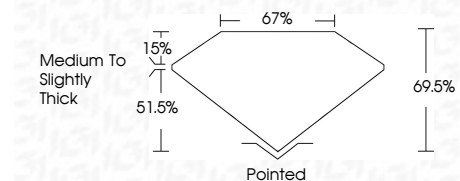

ELECTRONIC COPY

803628984
Report verification at igi.org

June 10, 2026
IGI Report Number **803628984**
Description **NATURAL DIAMOND**
Shape and Cutting Style **SQUARE EMERALD CUT**
Measurements **7.36 X 7.32 X 5.09 MM**

GRADING RESULTS

Carat Weight **2.51 CARATS**
Color Grade **H**
Clarity Grade **SI 1**
Cut Grade **VERY GOOD**

ADDITIONAL GRADING INFORMATION

Polish **EXCELLENT**
Symmetry **EXCELLENT**
Fluorescence **NONE**
Inscription(s) **(IGI) 803628984**

IGI

June 10, 2026
IGI Report No. 803628984
SQUARE EMERALD CUT
7.36 X 7.32 X 5.09 MM
2.51 CARATS
H
SI 1
VERY GOOD
69.5%
67%
Medium To Slightly Thick
Pointed
EXCELLENT
EXCELLENT
NONE
(IGI) 803628984

DIAMOND REPORT

June 10, 2026
IGI Report Number **803628984**
Description **NATURAL DIAMOND**
Shape and Cutting Style **SQUARE EMERALD CUT**
Measurements **7.36 X 7.32 X 5.09 MM**

GRADING RESULTS

Carat Weight **2.51 CARATS**
Color Grade **H**
Clarity Grade **SI 1**
Cut Grade **VERY GOOD**