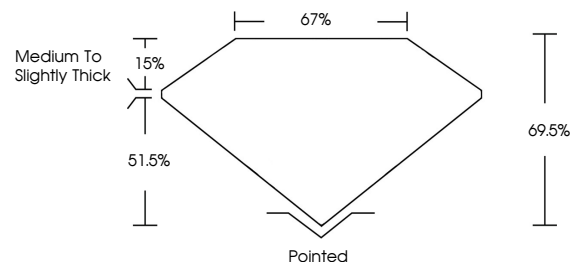

ELECTRONIC COPY

803628984
Report verification at igi.org

June 10, 2026
IGI Report Number **803628984**
Description **NATURAL DIAMOND**
Shape and Cutting Style **SQUARE EMERALD CUT**
Measurements **7.36 X 7.32 X 5.09 MM**

IGI

June 10, 2026
IGI Report No. 803628984
SQUARE EMERALD CUT
7.36 X 7.32 X 5.09 MM
2.51 CARATS
H
SI 1
VERY GOOD
69.5%
67%
Medium To Slightly Thick
Pointed
EXCELLENT
EXCELLENT
NONE
(IGI) 803628984

DIAMOND REPORT

June 10, 2026
IGI Report Number **803628984**
Description **NATURAL DIAMOND**
Shape and Cutting Style **SQUARE EMERALD CUT**
Measurements **7.36 X 7.32 X 5.09 MM**

GRADING RESULTS

Carat Weight **2.51 CARATS**
Color Grade **H**
Clarity Grade **SI 1**
Cut Grade **VERY GOOD**

ADDITIONAL GRADING INFORMATION

Polish **EXCELLENT**
Symmetry **EXCELLENT**
Fluorescence **NONE**
Inscription(s) **(IGI) 803628984**

PROPORTIONS

Sample Image Used

CLARITY CHARACTERISTICS

KEY TO SYMBOLS

Red symbols indicate internal characteristics.
Green symbols indicate external characteristics.