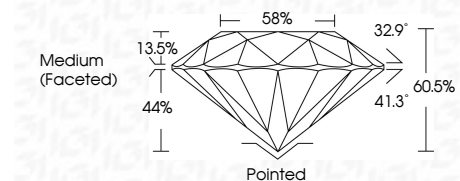

ELECTRONIC COPY

802604270
Report verification at igi.org

May 21, 2026
IGI Report Number **802604270**
Description **NATURAL DIAMOND**
Shape and Cutting Style **ROUND BRILLIANT**
Measurements **7.53 - 7.57 X 4.57 MM**

GRADING RESULTS

Carat Weight **1.57 CARAT**
Color Grade **G**
Clarity Grade **VVS 1**
Cut Grade **EXCELLENT**

ADDITIONAL GRADING INFORMATION

Polish **EXCELLENT**
Symmetry **EXCELLENT**
Fluorescence **NONE**
Inscription(s) **IGI 802604270**
Comments: IDEAL CUT ROUND BRILLIANT

IGI

May 21, 2026
IGI Report No. 802604270
ROUND BRILLIANT
7.53 - 7.57 X 4.57 MM
1.57 CARAT
Color Grade **G**
Clarity Grade **VVS 1**
Depth **EXCELLENT**
Table **60.5%**
Girdle **EXCELLENT**
Medium (Faceted)
Culet **Pointed**
Polish **EXCELLENT**
Symmetry **EXCELLENT**
Fluorescence **NONE**
Inscription(s) **IGI 802604270**
Comments: **IDEAL CUT ROUND BRILLIANT**

DIAMOND REPORT

May 21, 2026
IGI Report Number **802604270**
Description **NATURAL DIAMOND**
Shape and Cutting Style **ROUND BRILLIANT**
Measurements **7.53 - 7.57 X 4.57 MM**

GRADING RESULTS

Carat Weight **1.57 CARAT**
Color Grade **G**
Clarity Grade **VVS 1**
Cut Grade **EXCELLENT**