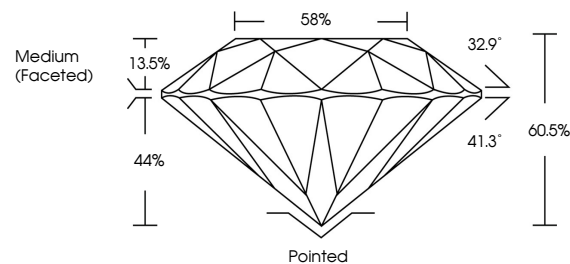

GRADING RESULTS

Carat Weight **1.57 CARAT**
Color Grade **G**
Clarity Grade **VVS 1**
Cut Grade **EXCELLENT**

ADDITIONAL GRADING INFORMATION

Polish **EXCELLENT**
Symmetry **EXCELLENT**
Fluorescence **NONE**
Inscription(s) **IGI 802604270**
Comments: IDEAL CUT ROUND BRILLIANT

IGI

May 21, 2026
IGI Report No. 802604270
ROUND BRILLIANT
7.53 - 7.57 X 4.57 MM
1.57 CARAT
Color Grade **G**
Clarity Grade **VVS 1**
Depth **EXCELLENT**
Table **60.5%**
Girdle **EXCELLENT**
Medium (Faceted)
Culet **Pointed**
Polish **EXCELLENT**
Symmetry **EXCELLENT**
Fluorescence **NONE**
Inscription(s) **IGI 802604270**
Comments: **IDEAL CUT ROUND BRILLIANT**

DIAMOND REPORT

May 21, 2026
IGI Report Number **802604270**
Description **NATURAL DIAMOND**
Shape and Cutting Style **ROUND BRILLIANT**
Measurements **7.53 - 7.57 X 4.57 MM**

GRADING RESULTS

Carat Weight **1.57 CARAT**
Color Grade **G**
Clarity Grade **VVS 1**
Cut Grade **EXCELLENT**

ADDITIONAL GRADING INFORMATION

Polish **EXCELLENT**
Symmetry **EXCELLENT**
Fluorescence **NONE**
Inscription(s) **IGI 802604270**
Comments: IDEAL CUT ROUND BRILLIANT

PROPORTIONS

Sample Image Used

CLARITY CHARACTERISTICS