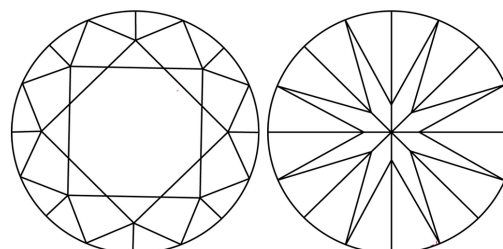

ADDITIONAL GRADING INFORMATION

Polish **EXCELLENT**
Symmetry **EXCELLENT**
Fluorescence **NONE**
Inscription(s) **IGI 802604270**
Comments: IDEAL CUT ROUND BRILLIANT

PROPORTIONS

Sample Image Used

CLARITY CHARACTERISTICS

KEY TO SYMBOLS

Red symbols indicate internal characteristics.
Green symbols indicate external characteristics.

COLOR

| D - F | G - J | K - M | N - R | S - Z | FANCY |
|-----------|----------------|-----------------|------------------|-------------|-------|
| Colorless | Near Colorless | Slightly Tinted | Very Light Color | Light Color | |