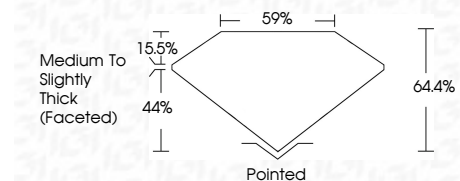

ELECTRONIC COPY

801637716
Report verification at igi.org

June 11, 2026
IGI Report Number **801637716**
Description **NATURAL DIAMOND**
Shape and Cutting Style **PEAR BRILLIANT**
Measurements **11.25 X 6.74 X 4.34 MM**

GRADING RESULTS

Carat Weight **2.01 CARATS**
Color Grade **I**
Clarity Grade **VS 2**
Cut Grade **EXCELLENT**

ADDITIONAL GRADING INFORMATION

Polish **EXCELLENT**
Symmetry **EXCELLENT**
Fluorescence **NONE**
Inscription(s) **IGI 801637716**

IGI

June 11, 2026
IGI Report No 801637716
PEAR BRILLIANT
11.25 X 6.74 X 4.34 MM
2.01 CARATS
I
VS 2
EXCELLENT
64.4%
59%
Medium To Slightly Thick (Faceted)
Pointed
EXCELLENT
EXCELLENT
NONE
IGI 801637716

DIAMOND REPORT

June 11, 2026
IGI Report Number **801637716**
Description **NATURAL DIAMOND**
Shape and Cutting Style **PEAR BRILLIANT**
Measurements **11.25 X 6.74 X 4.34 MM**

GRADING RESULTS

Carat Weight **2.01 CARATS**
Color Grade **I**
Clarity Grade **VS 2**
Cut Grade **EXCELLENT**