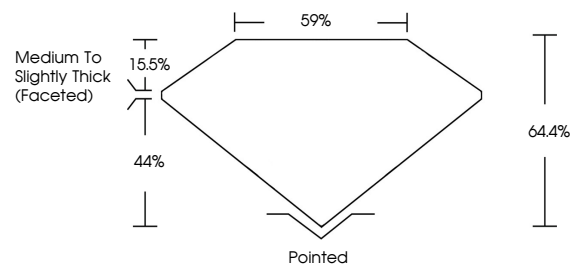

GRADING RESULTS

Carat Weight **2.01 CARATS**
Color Grade **I**
Clarity Grade **VS 2**
Cut Grade **EXCELLENT**

ADDITIONAL GRADING INFORMATION

Polish **EXCELLENT**
Symmetry **EXCELLENT**
Fluorescence **NONE**
Inscription(s) **IGI 801637716**

IGI

June 11, 2026
IGI Report No 801637716
PEAR BRILLIANT
11.25 X 6.74 X 4.34 MM
2.01 CARATS
I
VS 2
EXCELLENT
64.4%
59%
Medium To Slightly Thick (Faceted)
Pointed
EXCELLENT
EXCELLENT
NONE
IGI 801637716

DIAMOND REPORT

June 11, 2026
IGI Report Number **801637716**
Description **NATURAL DIAMOND**
Shape and Cutting Style **PEAR BRILLIANT**
Measurements **11.25 X 6.74 X 4.34 MM**

GRADING RESULTS

Carat Weight **2.01 CARATS**
Color Grade **I**
Clarity Grade **VS 2**
Cut Grade **EXCELLENT**

ADDITIONAL GRADING INFORMATION

Polish **EXCELLENT**
Symmetry **EXCELLENT**
Fluorescence **NONE**
Inscription(s) **IGI 801637716**

PROPORTIONS

Sample Image Used

CLARITY CHARACTERISTICS

KEY TO SYMBOLS

Red symbols indicate internal characteristics.
Green symbols indicate external characteristics.