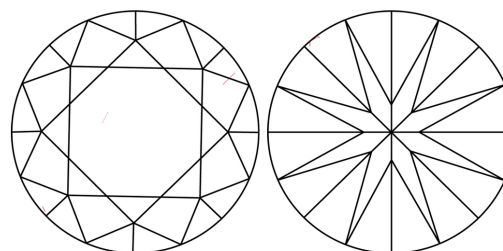

CLARITY CHARACTERISTICS

KEY TO SYMBOLS

Red symbols indicate internal characteristics.
Green symbols indicate external characteristics.

COLOR

D - F	G - J	K - M	N - R	S - Z	FANCY
Colorless	Near Colorless	Slightly Tinted	Very Light Color	Light Color	

CLARITY

FL	IF	VVS 1-2	VS 1-2	SI 1-2	I 1-3
Flawless	Internally Flawless	Very Very Slightly Included	Very Slightly Included	Slightly Included	Included