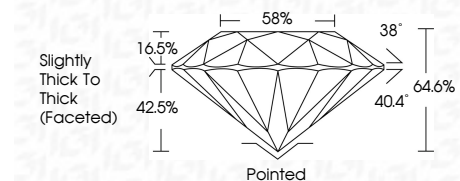

ELECTRONIC COPY

800650922
Report verification at igi.org

May 25, 2026
IGI Report Number **800650922**
Description **NATURAL DIAMOND**
Shape and Cutting Style **ROUND BRILLIANT**
Measurements **6.15 - 6.22 X 4.00 MM**

GRADING RESULTS

Carat Weight **1.00 CARAT**
Color Grade **G**
Clarity Grade **VVS 2**
Cut Grade **VERY GOOD**

ADDITIONAL GRADING INFORMATION

Polish **EXCELLENT**
Symmetry **VERY GOOD**
Fluorescence **VERY SLIGHT**
Inscription(s) **IGI 800650922**

IGI

© IGI 2020, International Gemological Institute

FD - 10 20

May 25, 2026
IGI Report No. 800650922
ROUND BRILLIANT
6.15 - 6.22 X 4.00 MM
Carat Weight **1.00 CARAT**
Color Grade **G**
Clarity Grade **VVS 2**
Cut Grade **VERY GOOD**
Depth **64.6%**
Table **58%**
Girdle **Slightly Thick To Thick (Faceted)**
Culet **Pointed**
Polish **EXCELLENT**
Symmetry **VERY GOOD**
Fluorescence **VERY SLIGHT**
Inscription(s) **IGI 800650922**

DIAMOND REPORT

May 25, 2026
IGI Report Number **800650922**
Description **NATURAL DIAMOND**
Shape and Cutting Style **ROUND BRILLIANT**
Measurements **6.15 - 6.22 X 4.00 MM**

GRADING RESULTS

Carat Weight **1.00 CARAT**
Color Grade **G**
Clarity Grade **VVS 2**
Cut Grade **VERY GOOD**

ADDITIONAL GRADING INFORMATION

Polish **EXCELLENT**
Symmetry **VERY GOOD**
Fluorescence **VERY SLIGHT**
Inscription(s) **IGI 800650922**