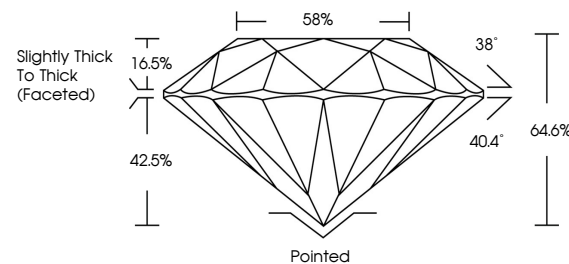

PROPORTIONS