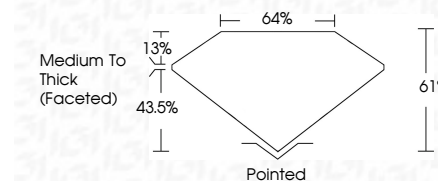

ADDITIONAL GRADING INFORMATION

Polish **EXCELLENT**
Symmetry **EXCELLENT**
Fluorescence **NONE**
Inscription(s) **799698553**

IGI

May 14, 2026
IGI Report No 799698553
PEAR BRILLIANT
12.89 X 8.00 X 4.88 MM
3.01 CARATS
J
Color Grade
Color Grade
VS 1
VERY GOOD
61%
64%
Medium To Thick (Faceted)
Pointed
EXCELLENT
EXCELLENT
NONE
NONE
799698553