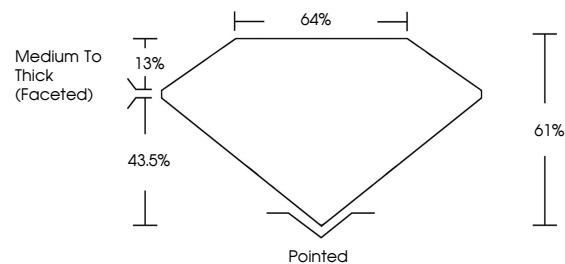

ELECTRONIC COPY

799698553
Report verification at igi.org

May 14, 2026
IGI Report Number **799698553**
Description **NATURAL DIAMOND**
Shape and Cutting Style **PEAR BRILLIANT**
Measurements **12.89 X 8.00 X 4.88 MM**
GRADING RESULTS
Carat Weight **3.01 CARATS**
Color Grade **J**
Clarity Grade **VS 1**
Cut Grade **VERY GOOD**

DIAMOND REPORT

May 14, 2026
IGI Report Number **799698553**
Description **NATURAL DIAMOND**
Shape and Cutting Style **PEAR BRILLIANT**
Measurements **12.89 X 8.00 X 4.88 MM**

GRADING RESULTS

Carat Weight **3.01 CARATS**
Color Grade **J**
Clarity Grade **VS 1**
Cut Grade **VERY GOOD**

ADDITIONAL GRADING INFORMATION

Polish **EXCELLENT**
Symmetry **EXCELLENT**
Fluorescence **NONE**
Inscription(s) **799698553**

PROPORTIONS

Sample Image Used

CLARITY CHARACTERISTICS

KEY TO SYMBOLS

Red symbols indicate internal characteristics.
Green symbols indicate external characteristics.