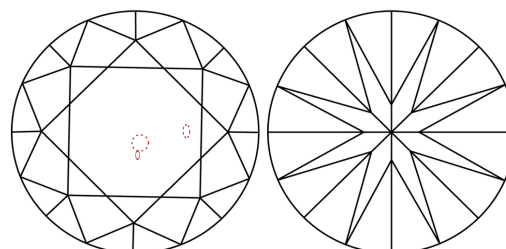

**DIAMOND REPORT**

May 14, 2026  
IGI Report Number **799675546**  
Description **NATURAL DIAMOND**  
Shape and Cutting Style **ROUND BRILLIANT**  
Measurements **6.77 - 6.82 X 4.22 MM**

**GRADING RESULTS**

Carat Weight **1.20 CARAT**  
Color Grade **H**  
Clarity Grade **VS 2**  
Cut Grade **EXCELLENT**

**ADDITIONAL GRADING INFORMATION**

Polish **EXCELLENT**  
Symmetry **EXCELLENT**  
Fluorescence **NONE**  
Inscription(s) **(IGI) 799675546**

**PROPORTIONS**

Sample Image Used

**CLARITY CHARACTERISTICS**

**KEY TO SYMBOLS**

Red symbols indicate internal characteristics.  
Green symbols indicate external characteristics.

**COLOR**

| D - F     | G - J          | K - M           | N - R            | S - Z       | FANCY |
|-----------|----------------|-----------------|------------------|-------------|-------|
| Colorless | Near Colorless | Slightly Tinted | Very Light Color | Light Color |       |