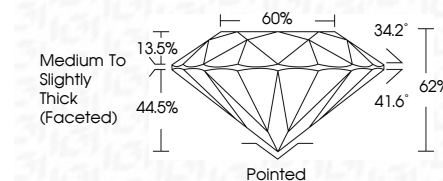

**ELECTRONIC COPY**

799675546  
Report verification at [igi.org](http://igi.org)

May 14, 2026  
IGI Report Number **799675546**  
Description **NATURAL DIAMOND**  
Shape and Cutting Style **ROUND BRILLIANT**  
Measurements **6.77 - 6.82 X 4.22 MM**

**GRADING RESULTS**

Carat Weight **1.20 CARAT**  
Color Grade **H**  
Clarity Grade **VS 2**  
Cut Grade **EXCELLENT**

**ADDITIONAL GRADING INFORMATION**

Polish **EXCELLENT**  
Symmetry **EXCELLENT**  
Fluorescence **NONE**  
Inscription(s) **(IGI) 799675546**

**DIAMOND REPORT**

May 14, 2026  
IGI Report Number **799675546**  
Description **NATURAL DIAMOND**  
Shape and Cutting Style **ROUND BRILLIANT**  
Measurements **6.77 - 6.82 X 4.22 MM**

**GRADING RESULTS**

Carat Weight **1.20 CARAT**  
Color Grade **H**  
Clarity Grade **VS 2**  
Cut Grade **EXCELLENT**

**ADDITIONAL GRADING INFORMATION**

Polish **EXCELLENT**  
Symmetry **EXCELLENT**  
Fluorescence **NONE**  
Inscription(s) **(IGI) 799675546**