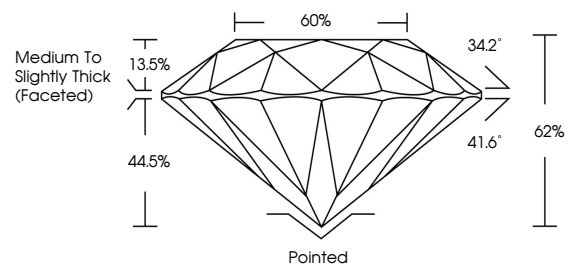

PROPORTIONS