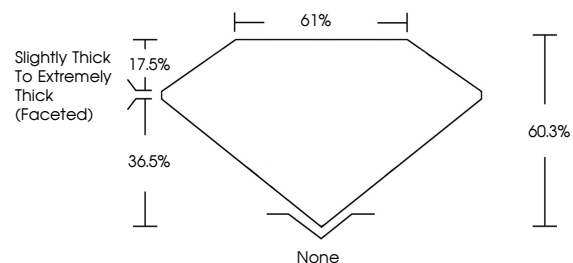

GRADING RESULTS

Carat Weight **1.00 CARAT**
Color Grade **I**
Clarity Grade **SI 2**
Cut Grade **GOOD**

ADDITIONAL GRADING INFORMATION

Polish **VERY GOOD**
Symmetry **VERY GOOD**
Fluorescence **NONE**
Inscription(s) **IGI 799627209**

IGI

May 12, 2026
IGI Report No 799627209
PEAR BRILLIANT
8.28 X 5.52 X 3.33 MM
1.00 CARAT
I
GOOD
60.3%
61%
Slightly Thick To Extremely Thick (Faceted)
None
VERY GOOD
VERY GOOD
NONE
IGI 799627209

DIAMOND REPORT

May 12, 2026
IGI Report Number **799627209**
Description **NATURAL DIAMOND**
Shape and Cutting Style **PEAR BRILLIANT**
Measurements **8.28 X 5.52 X 3.33 MM**

GRADING RESULTS

Carat Weight **1.00 CARAT**
Color Grade **I**
Clarity Grade **SI 2**
Cut Grade **GOOD**

ADDITIONAL GRADING INFORMATION

Polish **VERY GOOD**
Symmetry **VERY GOOD**
Fluorescence **NONE**
Inscription(s) **IGI 799627209**

PROPORTIONS

Sample Image Used

CLARITY CHARACTERISTICS

KEY TO SYMBOLS

Red symbols indicate internal characteristics.
Green symbols indicate external characteristics.