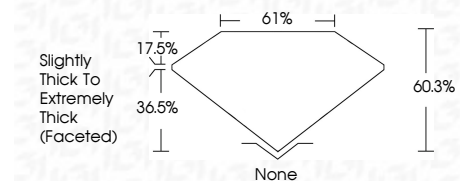

ELECTRONIC COPY

799627209
Report verification at igi.org

May 12, 2026
IGI Report Number **799627209**
Description **NATURAL DIAMOND**
Shape and Cutting Style **PEAR BRILLIANT**
Measurements **8.28 X 5.52 X 3.33 MM**

GRADING RESULTS

Carat Weight **1.00 CARAT**
Color Grade **I**
Clarity Grade **SI 2**
Cut Grade **GOOD**

ADDITIONAL GRADING INFORMATION

Polish **VERY GOOD**
Symmetry **VERY GOOD**
Fluorescence **NONE**
Inscription(s) **IGI 799627209**

IGI

May 12, 2026
IGI Report No 799627209
PEAR BRILLIANT
8.28 X 5.52 X 3.33 MM
1.00 CARAT
I
GOOD
60.3%
61%
Slightly Thick To Extremely Thick (Faceted)
None
VERY GOOD
VERY GOOD
NONE
IGI 799627209

DIAMOND REPORT

May 12, 2026
IGI Report Number **799627209**
Description **NATURAL DIAMOND**
Shape and Cutting Style **PEAR BRILLIANT**
Measurements **8.28 X 5.52 X 3.33 MM**

GRADING RESULTS

Carat Weight **1.00 CARAT**
Color Grade **I**
Clarity Grade **SI 2**
Cut Grade **GOOD**