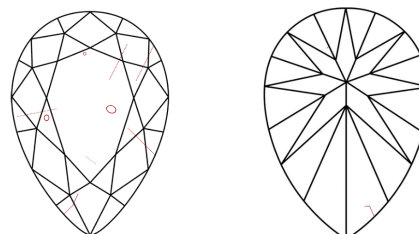

ELECTRONIC COPY

799627209
Report verification at igi.org

May 12, 2026
IGI Report Number **799627209**
Description **NATURAL DIAMOND**
Shape and Cutting Style **PEAR BRILLIANT**
Measurements **8.28 X 5.52 X 3.33 MM**

May 12, 2026
IGI Report Number **799627209**
Description **NATURAL DIAMOND**
Shape and Cutting Style **PEAR BRILLIANT**
Measurements **8.28 X 5.52 X 3.33 MM**

GRADING RESULTS

Carat Weight **1.00 CARAT**
Color Grade **I**
Clarity Grade **SI 2**
Cut Grade **GOOD**

ADDITIONAL GRADING INFORMATION

Polish **VERY GOOD**
Symmetry **VERY GOOD**
Fluorescence **NONE**
Inscription(s) **IGI 799627209**

PROPORTIONS

Sample Image Used

CLARITY CHARACTERISTICS

KEY TO SYMBOLS

Red symbols indicate internal characteristics.
Green symbols indicate external characteristics.

COLOR

D - F	G - J	K - M	N - R	S - Z	FANCY
Colorless	Near Colorless	Slightly Tinted	Very Light Color	Light Color	

CLARITY

FL	IF	VVS ¹⁻²	VS ¹⁻²	SI ¹⁻²	I ¹⁻³
Flawless	Internally Flawless	Very Very Slightly Included	Very Slightly Included	Slightly Included	Included