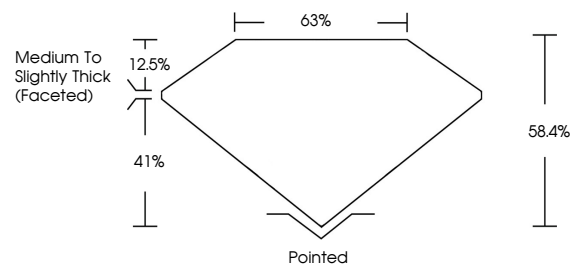

ELECTRONIC COPY

798615144
Report verification at igi.org

May 13, 2026
IGI Report Number **798615144**
Description **NATURAL DIAMOND**
Shape and Cutting Style **MARQUISE BRILLIANT**
Measurements **12.99 X 5.75 X 3.36 MM**

GRADING RESULTS

Carat Weight **1.53 CARAT**
Color Grade **E**
Clarity Grade **I1**
Cut Grade **VERY GOOD**

Sample Image Used

ADDITIONAL GRADING INFORMATION

Polish **EXCELLENT**
Symmetry **EXCELLENT**
Fluorescence **SLIGHT**
Inscription(s) **IGI 798615144**

DIAMOND REPORT

May 13, 2026
IGI Report Number **798615144**
Description **NATURAL DIAMOND**
Shape and Cutting Style **MARQUISE BRILLIANT**
Measurements **12.99 X 5.75 X 3.36 MM**

GRADING RESULTS

Carat Weight **1.53 CARAT**
Color Grade **E**
Clarity Grade **I1**
Cut Grade **VERY GOOD**

ADDITIONAL GRADING INFORMATION

Polish **EXCELLENT**
Symmetry **EXCELLENT**
Fluorescence **SLIGHT**
Inscription(s) **IGI 798615144**

PROPORTIONS

CLARITY CHARACTERISTICS

KEY TO SYMBOLS

Red symbols indicate internal characteristics.
Green symbols indicate external characteristics.