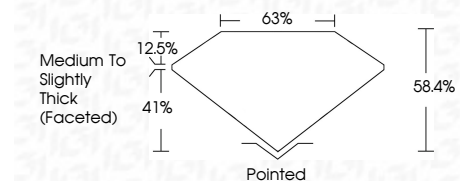

ELECTRONIC COPY

798615144
Report verification at igi.org

May 13, 2026
IGI Report Number **798615144**
Description **NATURAL DIAMOND**
Shape and Cutting Style **MARQUISE BRILLIANT**
Measurements **12.99 X 5.75 X 3.36 MM**

GRADING RESULTS

Carat Weight **1.53 CARAT**
Color Grade **E**
Clarity Grade **I1**
Cut Grade **VERY GOOD**

Sample Image Used

ADDITIONAL GRADING INFORMATION

Polish **EXCELLENT**
Symmetry **EXCELLENT**
Fluorescence **SLIGHT**
Inscription(s) **IGI 798615144**

DIAMOND REPORT

May 13, 2026
IGI Report Number **798615144**
Description **NATURAL DIAMOND**
Shape and Cutting Style **MARQUISE BRILLIANT**
Measurements **12.99 X 5.75 X 3.36 MM**

GRADING RESULTS

Carat Weight **1.53 CARAT**
Color Grade **E**
Clarity Grade **I1**
Cut Grade **VERY GOOD**