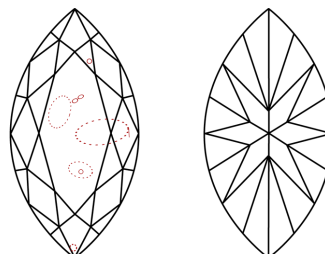

ELECTRONIC COPY

798615144
Report verification at igi.org

May 13, 2026
IGI Report Number **798615144**
Description **NATURAL DIAMOND**
Shape and Cutting Style **MARQUISE BRILLIANT**
Measurements **12.99 X 5.75 X 3.36 MM**

GRADING RESULTS

Carat Weight **1.53 CARAT**
Color Grade **E**
Clarity Grade **I1**
Cut Grade **VERY GOOD**

Sample Image Used

ADDITIONAL GRADING INFORMATION

Polish **EXCELLENT**
Symmetry **EXCELLENT**
Fluorescence **SLIGHT**
Inscription(s) **IGI 798615144**

DIAMOND REPORT

May 13, 2026
IGI Report Number **798615144**
Description **NATURAL DIAMOND**
Shape and Cutting Style **MARQUISE BRILLIANT**
Measurements **12.99 X 5.75 X 3.36 MM**

GRADING RESULTS

Carat Weight **1.53 CARAT**
Color Grade **E**
Clarity Grade **I1**
Cut Grade **VERY GOOD**

ADDITIONAL GRADING INFORMATION

Polish **EXCELLENT**
Symmetry **EXCELLENT**
Fluorescence **SLIGHT**
Inscription(s) **IGI 798615144**

PROPORTIONS

CLARITY CHARACTERISTICS

KEY TO SYMBOLS

Red symbols indicate internal characteristics.
Green symbols indicate external characteristics.