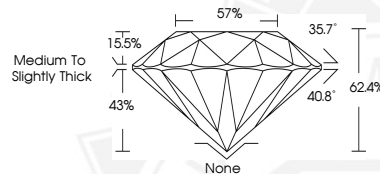

June 10, 2026

IGI Report Number 797685135

ROUND BRILLIANT

NATURAL DIAMOND

4.67 - 4.77 X 2.96 MM

0.41 CARAT
L
VS 1
EXCELLENT
VERY GOOD
VERY GOOD
NONE
Inscription(s) IGI 797685135