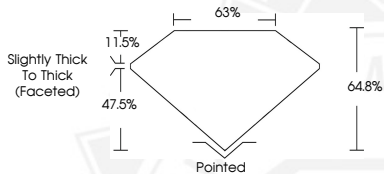

June 8, 2026
IGI Report Number **797683574**
PEAR BRILLIANT
NATURAL DIAMOND
6.83 X 4.35 X 2.82 MM
Carat Weight **0.50 CARAT**
Color Grade **I**
Clarity Grade **VS 2**
Cut Grade **VERY GOOD**
Polish **EXCELLENT**
Symmetry **VERY GOOD**
Fluorescence **NONE**
Inscription(s) **IGI 797683574**

June 8, 2026
IGI Report Number **797683574**
PEAR BRILLIANT
NATURAL DIAMOND
6.83 X 4.35 X 2.82 MM
Carat Weight **0.50 CARAT**
Color Grade **I**
Clarity Grade **VS 2**
Cut Grade **VERY GOOD**
Polish **EXCELLENT**
Symmetry **VERY GOOD**
Fluorescence **NONE**
Inscription(s) **IGI 797683574**