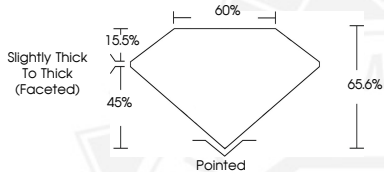

June 5, 2026
IGI Report Number **797683551**
PEAR BRILLIANT
NATURAL DIAMOND
7.28 X 4.97 X 3.26 MM
Carat Weight **0.72 CARAT**
Color Grade **D**
Clarity Grade **I.F.**
Cut Grade **VERY GOOD**
Polish **EXCELLENT**
Symmetry **EXCELLENT**
Fluorescence **NONE**
Inscription(s) **IGI 797683551**

June 5, 2026
IGI Report Number **797683551**
PEAR BRILLIANT
NATURAL DIAMOND
7.28 X 4.97 X 3.26 MM
Carat Weight **0.72 CARAT**
Color Grade **D**
Clarity Grade **I.F.**
Cut Grade **VERY GOOD**
Polish **EXCELLENT**
Symmetry **EXCELLENT**
Fluorescence **NONE**
Inscription(s) **IGI 797683551**