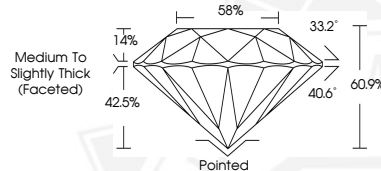

May 19, 2026

IGI Report Number 797682371

**ROUND BRILLIANT
NATURAL DIAMOND
4.96 - 5.00 X 3.03 MM**

**0.47 CARAT
J
VS 1
EXCELLENT
EXCELLENT
EXCELLENT
NONE
Inscription(s) IGI 797682371**